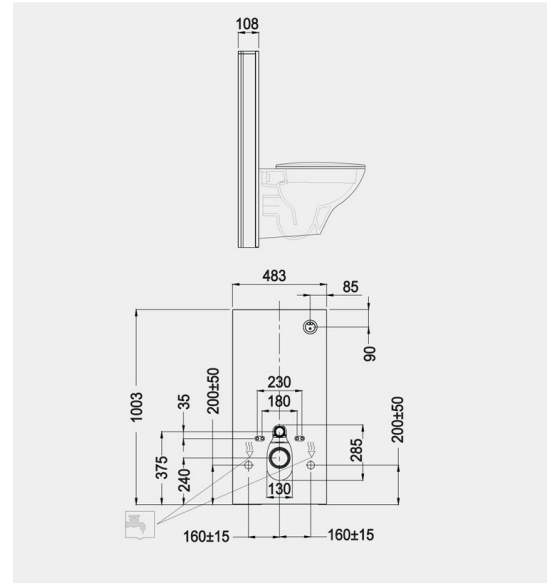

## TECHNICAL SPECIFICATIONS

Suite:	RAK-ECOFIX
Type:	Cabinet Cistern
Dimensions:	483 x 1003 mm
Flush type:	6/3L adjustable to 4.5/3L
Color:	Alpine White

Code	Name
FS04RAKCABWHT	RAK-ECOFIX - CABINET CISTERN FOR WALL HUNG WC - WHITE

Dimensions: All dimensions in mm. Tolerance of vitreous china & fireclay items:  $\pm 5\%$  for below 200mm and  $\pm 3\%$  for above 200mm; for all other items tolerance  $\pm 1\%$ . Note: Due to a continuing development program to improve design and performance, the manufacturer reserves all rights to vary specifications without prior information. Please note accessories are for photographic use only.