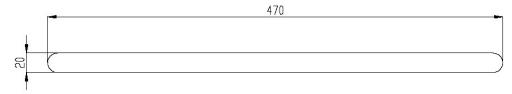

RAK-PETIT - RAKPER9912-45C
Double towel bar In Chrome 45CM

RAK
CERAMICS

TECHNICAL SPECIFICATIONS

Suite:	RAK-Petit
Type:	Double Towel Bar
Dimensions:	470 x 20 mm
Weight:	0.7 Kg
Color:	Black, Chrome, Brushed Nickel, Brush Gold
Code:	

Code	Name
RAKPER9912-45C	RAK- Petit Round 45cm Double towel bar In Chrome

Dimensions: All dimensions in mm. Tolerance of vitreous china & fireclay items: $\pm 5\%$ for below 200mm and $\pm 3\%$ for above 200mm; for all other items tolerance $\pm 1\%$. Note: Due to a continuing development program to improve design and performance, the manufacturer reserves all rights to vary specifications without prior information. Please note accessories are for photographic use only.