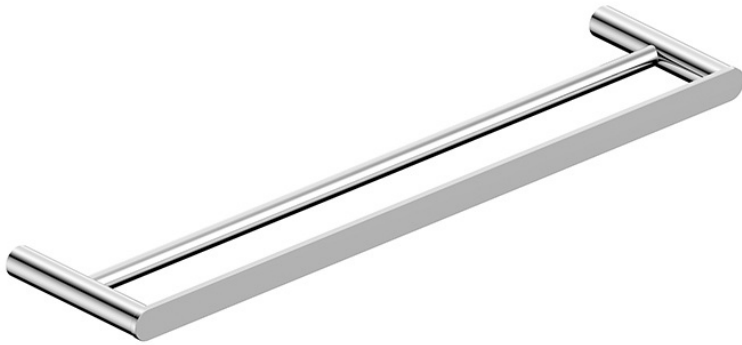

RAK-PETIT - RAKPER9912-45C
Double towel bar In Chrome 45CM

RAK
CERAMICS

TECHNICAL SPECIFICATIONS

Suite:	RAK-Petit
Type:	Double Towel Bar
Dimensions:	470 x 20 mm
Weight:	0.7 Kg
Color:	Black, Chrome, Brushed Nickel, Brush Gold
Code:	

Code	Name
RAKPER9912-45C	RAK- Petit Round 45cm Double towel bar In Chrome

Dimensions: All dimensions in mm. Tolerance of vitreous china & fireclay items: $\pm 5\%$ for below 200mm and $\pm 3\%$ for above 200mm; for all other items tolerance $\pm 1\%$. Note: Due to a continuing development program to improve design and performance, the manufacturer reserves all rights to vary specifications without prior information. Please note accessories are for photographic use only.