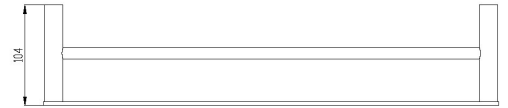

RAK-PETIT - RAKPER9912-45C
Double towel bar In Chrome 45CM

RAK
CERAMICS

TECHNICAL SPECIFICATIONS

Suite:	RAK-Petit
Type:	Double Towel Bar
Dimensions:	470 x 20 mm
Weight:	0.7 Kg
Color:	Black, Chrome, Brushed Nickel, Brush Gold
Code:	

Code	Name
RAKPER9912-45C	RAK- Petit Round 45cm Double towel bar In Chrome

Dimensions: All dimensions in mm. Tolerance of vitreous china & fireclay items: $\pm 5\%$ for below 200mm and $\pm 3\%$ for above 200mm; for all other items tolerance $\pm 1\%$. Note: Due to a continuing development program to improve design and performance, the manufacturer reserves all rights to vary specifications without prior information. Please note accessories are for photographic use only.