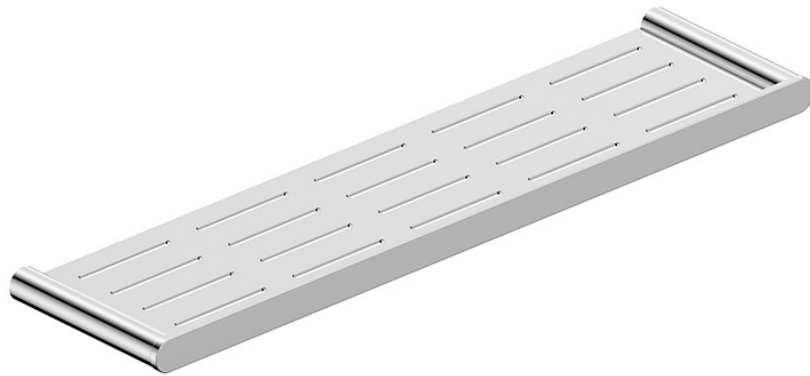

# RAK-PETIT - RAKPER9913C

## Bathroom Shelf In Chrome

**RAK**  
CERAMICS

### TECHNICAL SPECIFICATIONS

Suite:	RAK-Petit
Type:	Screw-On Shelf
Dimensions:	389 x 21 mm
Weight:	1.1 Kg
Color:	Black, Chrome, Brushed Nickel, Brush Gold
Code:	

Code	Name
RAKPER9913C	RAK- Petit Round Bathroom Shelf In Chrome