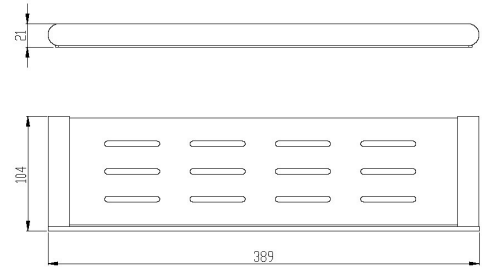

### TECHNICAL SPECIFICATIONS

Suite:	RAK-Petit
Type:	Screw-On Shelf
Dimensions:	389 x 21 mm
Weight:	1.1 Kg
Color:	Black, Chrome, Brushed Nickel, Brush Gold
Code:	

Code	Name
RAKPER9913C	RAK- Petit Round Bathroom Shelf In Chrome

Dimensions: All dimensions in mm. Tolerance of vitreous china & fireclay items:  $\pm 5\%$  for below 200mm and  $\pm 3\%$  for above 200mm; for all other items tolerance  $\pm 1\%$ . Note: Due to a continuing development program to improve design and performance, the manufacturer reserves all rights to vary specifications without prior information. Please note accessories are for photographic use only.