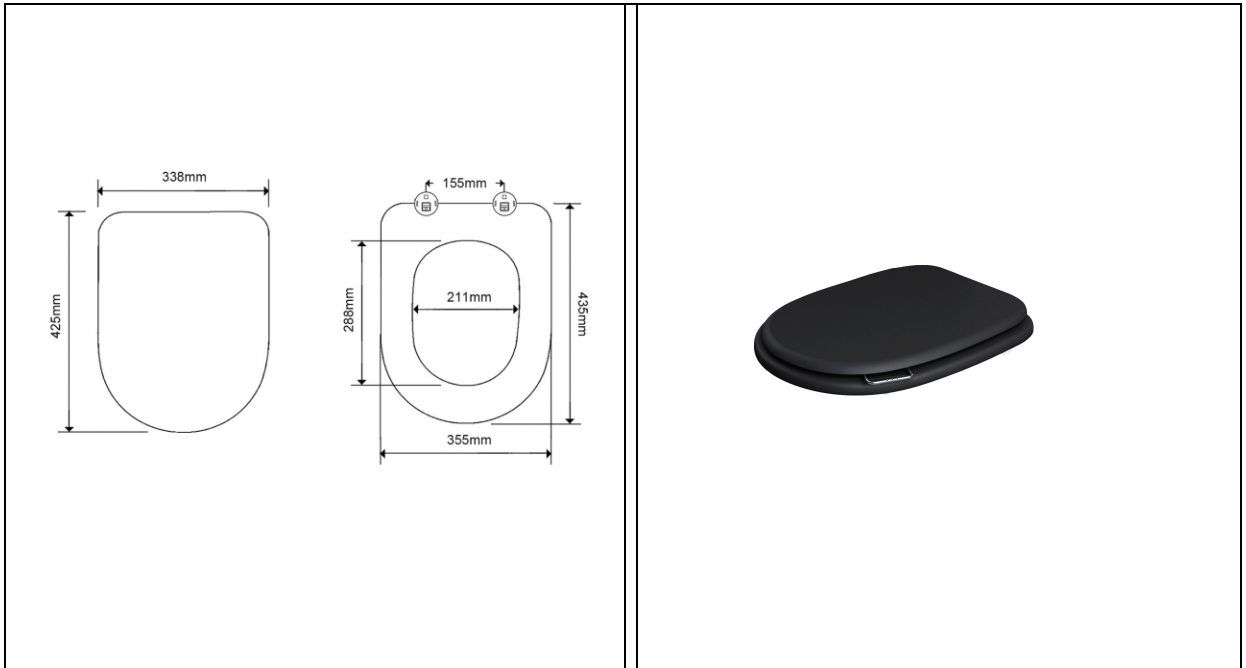

RAK WASHINGTON SEAT

Washington Soft Close Seat and Cover – Matt Black

RAK
CERAMICS

Dimensions: 425 x 338 mm

Colour: Matt Black

Code: RAWWTNSEAT504

Warranty: 2 YEARS

Weight: 3.20 KG

Dimensions: All Dimensions in mm tolerance $\pm 5\%$ for below 200mm and $\pm 3\%$ for above 200mm.

Note: Due to a continuing development programme to improve design and performance the manufacturer reserves all rights to vary specifications without prior information.