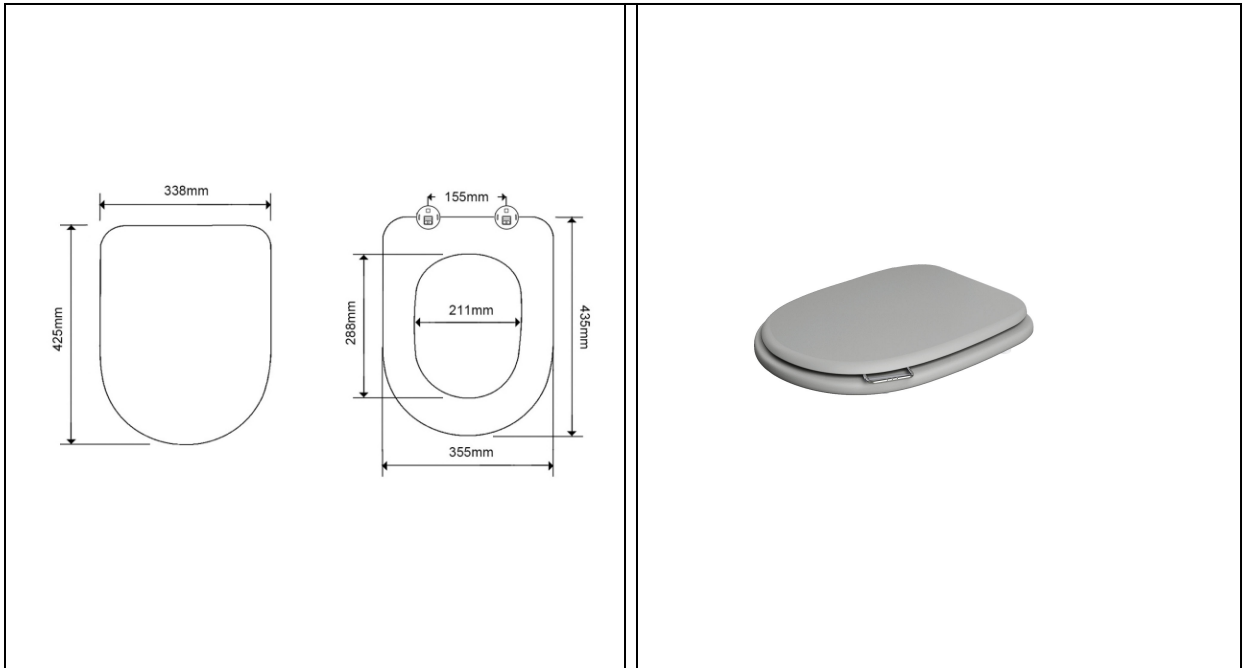

RAK WASHINGTON SEAT

Washington Soft Close Seat and Cover – Matt Grey

RAK
CERAMICS

Dimensions: 460 X 360 x 57 mm

Colour: Matt White

Code: RAWWTNSEAT503

Warranty: 2 YEARS

Weight: 3.20 KG

Dimensions: All Dimensions in mm tolerance $\pm 5\%$ for below 200mm and $\pm 3\%$ for above 200mm.

Note: Due to a continuing development programme to improve design and performance the manufacturer reserves all rights to vary specifications without prior information.