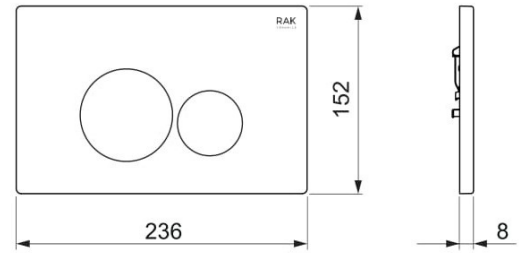

### TECHNICAL SPECIFICATIONS

Suite:	RAK-ECOFIX
Dimensions:	152 x 236 mm
Color:	Matt Chrome

Code	Name
FSRAKPPL005	ROUND PUSH PLATE - MATT CHROME

Dimensions: All dimensions in mm. Tolerance of vitreous china & fireclay items:  $\pm 5\%$  for below 200mm and  $\pm 3\%$  for above 200mm; for all other items tolerance  $\pm 1\%$ . Note: Due to a continuing development program to improve design and performance, the manufacturer reserves all rights to vary specifications without prior information. Please note accessories are for photographic use only.