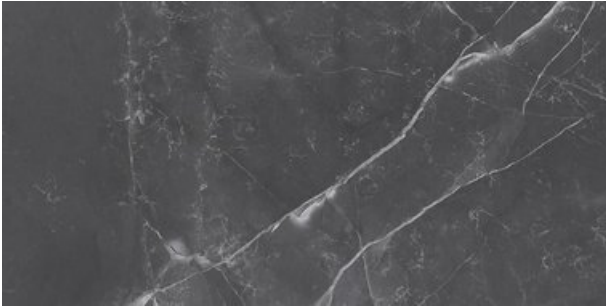

**AMANI MARBLE**  
**AMANI MARBLE DARK GREY**

PRODUCT CODE	AGB12AMMBDKGZHSS5P
SIZE	60X120CM
SERIES	AMANI MARBLE
COLOR	DARK GREY (GREY)
TECHNOLOGY	PORCELAIN TILES, MEGA SLAB
STRUCTURE	SMOOTH
SURFACE LOOK	HIGH GLOSSY
EDGE	RECTIFIED
THICKNESS	9 MM
UNITY MEASURE	M <sup>2</sup>