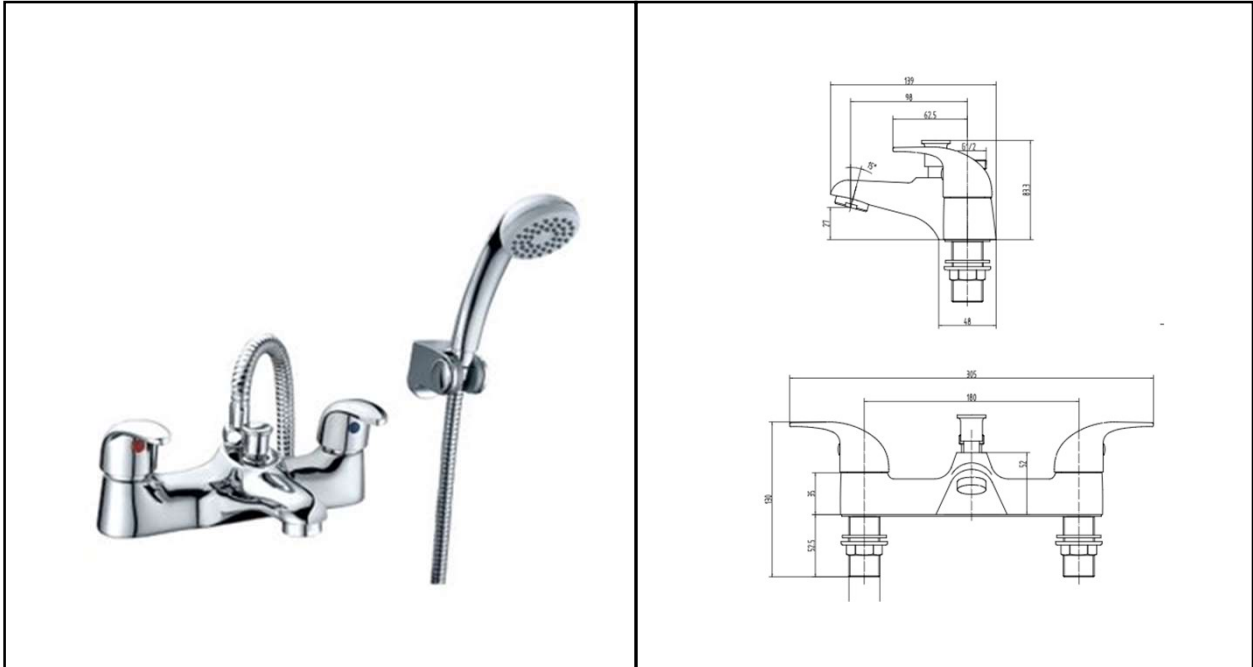

RAK BASIC TAPS

Bath Shower Mixer | 2TH

RAK
CERAMICS

Dimensions: 48w x 139d x 83.3h mm

Colour: CHROME

Code: RAKBAS3005

Bar Pressures 0.1 Bar – 6.0 Bar

Warranty 15 YEARS

Weight 2.4 kg

Dimensions: All Dimensions in mm tolerance $\pm 5\%$ for below 200mm and $\pm 3\%$ for above 200mm.
Note: Due to a continuing development programme to improve design and performance the manufacturer reserves all rights to vary specifications without prior information.
Please note accessories are for photographic use only.