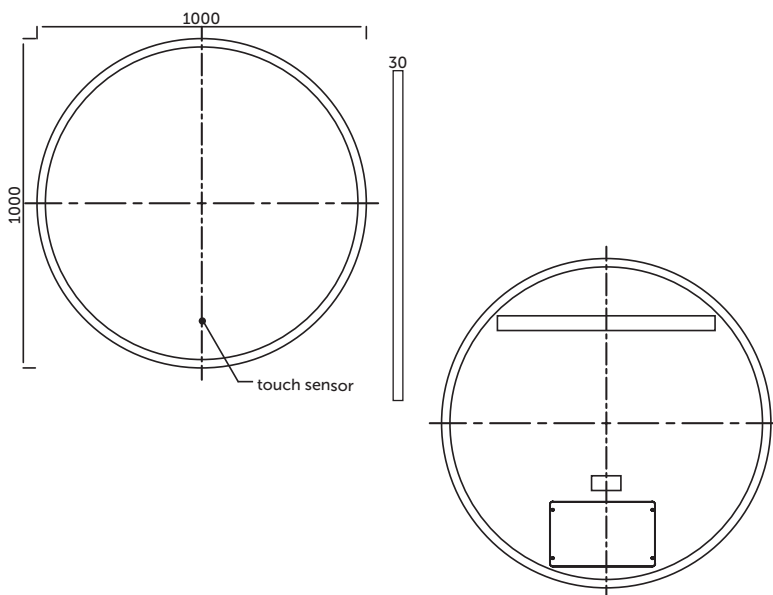

RAK-SCORPIO

Mirror

RAK
CERAMICS

Dimensions: 1000W X 30D X 1000H

Colour: N/A

Code: RAKSCO5002

Warranty: 2 YEARS

Weight: 9.7KG

Dimension: All Dimensions in mm tolerance $\pm 5\%$ for below 200mm and $\pm 3\%$ for above 200mm.

Note: Due to a continuing development programme to improve design and performance the manufacturer reserves all rights to vary specifications without prior information.