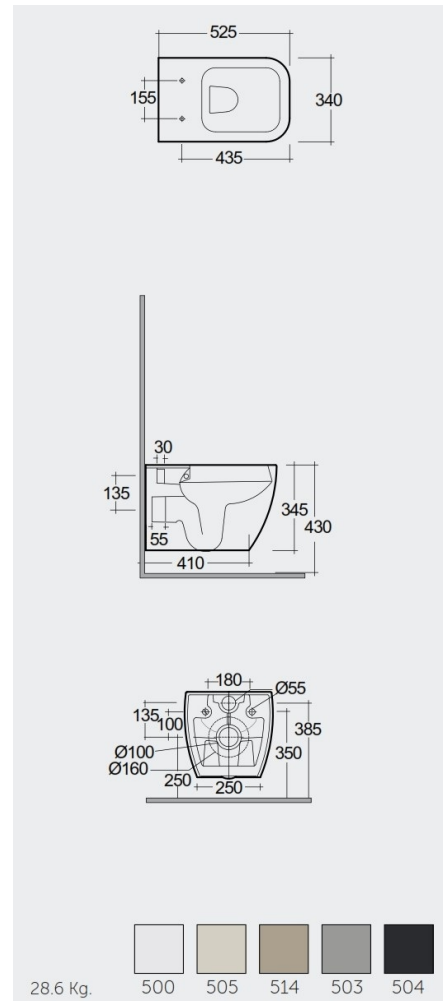

### TECHNICAL SPECIFICATIONS

Suite:	RAK-FEELING WC'S & BIDETS
Type:	Wall Hung
Dimensions:	525 x 340 mm
Weight:	28.6 Kg
Color:	MATT CAPPUCINO - 514
Trap type:	P Trap
Trapway type:	Concealed
Seat cover options:	Urea
Bowl shape:	Rounded Rectangle
Soft close:	yes
Quick remove seat cover:	yes
Flush Type:	Dual Flush
Flush Capacity:	4.5-3 L

Code	Name
MPSC3901514	SOFT CLOSE QUICK RELEASE SEAT COVER MATT CAPPUCINO
MP13514A	RIMLESS WALL HUNG WATER CLOSET 52 CM WITH HIDDEN FIXATIONS - MATT CAPPUCINNO

Dimensions: All dimensions in mm. Tolerance of vitreous china & fireclay items:  $\pm 5\%$  for below 200mm and  $\pm 3\%$  for above 200mm; for all other items tolerance  $\pm 1\%$ . Note: Due to a continuing development program to improve design and performance, the manufacturer reserves all rights to vary specifications without prior information. Please note accessories are for photographic use only.