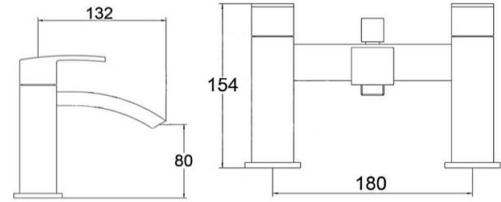

Metropolitan Bath Shower mixer inc shower Metropolitan head and hose

Metropolitan Bath Shower mixer inc shower Metropolitan head and hose Faucets

RAK
CERAMICS

Technical specifications

Weight:	3.30 Kg
Color:	Chrome
Chrome thickness:	0.30
Cartridge:	Yes
Tail:	NA
Pressure:	6.00

Code	Name
RAKMET3005	Metropolitan Bath Shower mixer inc shower Metropolitan head and hose

Dimensions: All dimensions in mm. Tolerance of vitreous china & fireclay items: $\pm 5\%$ for below 200mm and $\pm 3\%$ for above 200mm; for all other items tolerance $\pm 1\%$. Note: Due to a continuing development program to improve design and performance, the manufacturer reserves all rights to vary specifications without prior information. Please note accessories are for photographic use only.