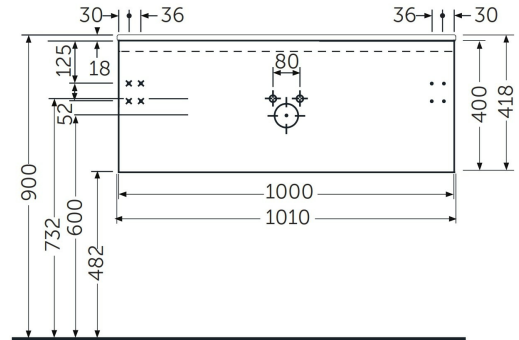

### Technical specifications

Dimensions:	1010 x 418 mm
Weight:	25.5 Kg
Color:	Grey Elm
Suites:	<a href="#">RAK-JOY UNO</a>

Code	Name
UNOWH100EGY	RAK-JOY UNO WALL HUNG VANITY UNITS GREY ELM 100 CM

Dimensions: All dimensions in mm. Tolerance of vitreous china & fireclay items:  $\pm 5\%$  for below 200mm and  $\pm 3\%$  for above 200mm; for all other items tolerance  $\pm 1\%$ . Note: Due to a continuing development program to improve design and performance, the manufacturer reserves all rights to vary specifications without prior information. Please note accessories are for photographic use only.