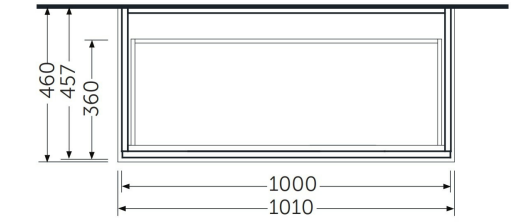

### Technical specifications

Dimensions:	1010 x 418 mm
Weight:	25.5 Kg
Color:	Grey Elm
Suites:	<a href="#">RAK-JOY UNO</a>

Code	Name
UNOWH100EGY	RAK-JOY UNO WALL HUNG VANITY UNITS GREY ELM 100 CM

Dimensions: All dimensions in mm. Tolerance of vitreous china & fireclay items:  $\pm 5\%$  for below 200mm and  $\pm 3\%$  for above 200mm; for all other items tolerance  $\pm 1\%$ . Note: Due to a continuing development program to improve design and performance, the manufacturer reserves all rights to vary specifications without prior information. Please note accessories are for photographic use only.