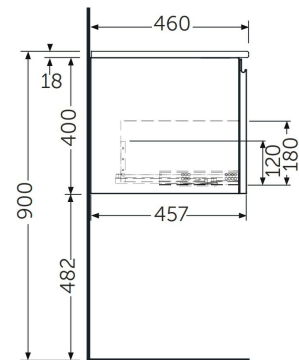

### Technical specifications

Dimensions:	1010 x 418 mm
Weight:	25.5 Kg
Color:	Grey Elm
Suites:	<a href="#">RAK-JOY UNO</a>

Code	Name
UNOWH100EGY	RAK-JOY UNO WALL HUNG VANITY UNITS GREY ELM 100 CM

Dimensions: All dimensions in mm. Tolerance of vitreous china & fireclay items:  $\pm 5\%$  for below 200mm and  $\pm 3\%$  for above 200mm; for all other items tolerance  $\pm 1\%$ . Note: Due to a continuing development program to improve design and performance, the manufacturer reserves all rights to vary specifications without prior information. Please note accessories are for photographic use only.