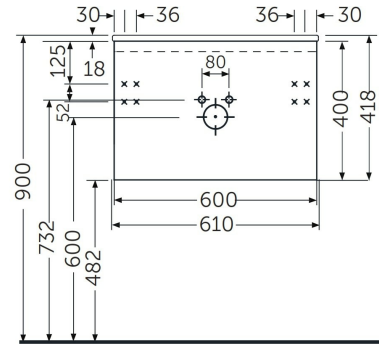

RAK-JOY UNO - UNOWH060EGY

Wall Hung Vanity Unit, Grey Elm

RAK
CERAMICS

Technical specifications

Dimensions: 610 x 418 mm

Weight: 16 Kg

Color: Grey Elm

Suites: [RAK-JOY UNO](#)

Code Name

UNOWH060EGY RAK-JOY UNO WALL HUNG VANITY UNITS GREY ELM 60 CM

Dimensions: All dimensions in mm. Tolerance of vitreous china & fireclay items: $\pm 5\%$ for below 200mm and $\pm 3\%$ for above 200mm; for all other items tolerance $\pm 1\%$. Note: Due to a continuing development program to improve design and performance, the manufacturer reserves all rights to vary specifications without prior information. Please note accessories are for photographic use only.