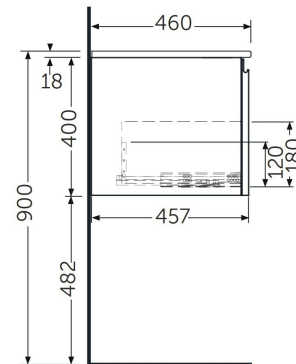

RAK-JOY UNO - UNOWH060EGY

Wall Hung Vanity Unit, Grey Elm

RAK
CERAMICS

Technical specifications

Dimensions: 610 x 418 mm

Weight: 16 Kg

Color: Grey Elm

Suites: [RAK-JOY UNO](#)

Code Name

UNOWH060EGY RAK-JOY UNO WALL HUNG VANITY UNITS GREY ELM 60 CM

Dimensions: All dimensions in mm. Tolerance of vitreous china & fireclay items: $\pm 5\%$ for below 200mm and $\pm 3\%$ for above 200mm; for all other items tolerance $\pm 1\%$. Note: Due to a continuing development program to improve design and performance, the manufacturer reserves all rights to vary specifications without prior information. Please note accessories are for photographic use only.