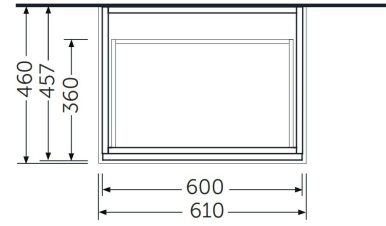

RAK-JOY UNO - UNOWH060EGY

Wall Hung Vanity Unit, Grey Elm

RAK
CERAMICS

Technical specifications

Dimensions: 610 x 418 mm

Weight: 16 Kg

Color: Grey Elm

Suites: [RAK-JOY UNO](#)

Code Name

UNOWH060EGY RAK-JOY UNO WALL HUNG VANITY UNITS GREY ELM 60 CM

Dimensions: All dimensions in mm. Tolerance of vitreous china & fireclay items: $\pm 5\%$ for below 200mm and $\pm 3\%$ for above 200mm; for all other items tolerance $\pm 1\%$. Note: Due to a continuing development program to improve design and performance, the manufacturer reserves all rights to vary specifications without prior information. Please note accessories are for photographic use only.