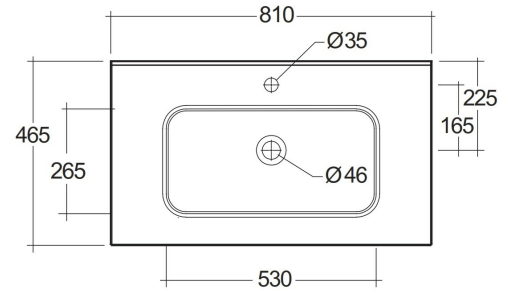

RAK-JOY - JOYDI08101WH

Wash basin | Drop In

RAK
CERAMICS

Technical specifications

Dimensions: 810 x 465 mm

Weight: 15 Kg

Color: Pure White

Shape of basin: Rectangle

Overflow hole: yes

Suites: [RAK-JOY UNO](#)
[RAK-JOY](#)

Code	Name
JOYDI08101WH	80CM Drop In Wash Basin

Dimensions: All dimensions in mm. Tolerance of vitreous china & fireclay items: $\pm 5\%$ for below 200mm and $\pm 3\%$ for above 200mm; for all other items tolerance $\pm 1\%$. Note: Due to a continuing development program to improve design and performance, the manufacturer reserves all rights to vary specifications without prior information. Please note accessories are for photographic use only.