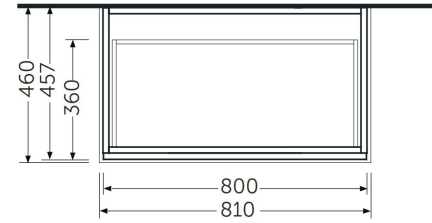

RAK-JOY UNO - UNOWH080EGY

Wall Hung Vanity Unit, Grey Elm

RAK
CERAMICS

Technical specifications

Dimensions: 810 x 418 mm

Weight: 19.5 Kg

Color: Grey Elm

Suites: [RAK-JOY UNO](#)

Code Name

UNOWH080EGY RAK-JOY UNO WALL HUNG VANITY UNITS GREY ELM 80 CM

Dimensions: All dimensions in mm. Tolerance of vitreous china & fireclay items: $\pm 5\%$ for below 200mm and $\pm 3\%$ for above 200mm; for all other items tolerance $\pm 1\%$. Note: Due to a continuing development program to improve design and performance, the manufacturer reserves all rights to vary specifications without prior information. Please note accessories are for photographic use only.