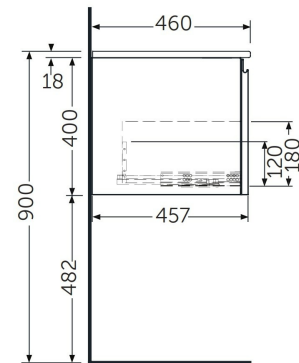

RAK-JOY UNO - UNOWH080EGY

Wall Hung Vanity Unit, Grey Elm

RAK
CERAMICS

Technical specifications

Dimensions: 810 x 418 mm

Weight: 19.5 Kg

Color: Grey Elm

Suites: [RAK-JOY UNO](#)

Code Name

UNOWH080EGY RAK-JOY UNO WALL HUNG VANITY UNITS GREY ELM 80 CM

Dimensions: All dimensions in mm. Tolerance of vitreous china & fireclay items: $\pm 5\%$ for below 200mm and $\pm 3\%$ for above 200mm; for all other items tolerance $\pm 1\%$. Note: Due to a continuing development program to improve design and performance, the manufacturer reserves all rights to vary specifications without prior information. Please note accessories are for photographic use only.