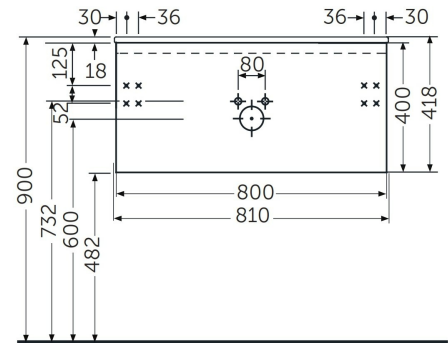

RAK-JOY UNO - UNOWH080EGY

Wall Hung Vanity Unit, Grey Elm

RAK
CERAMICS

Technical specifications

Dimensions: 810 x 418 mm

Weight: 19.5 Kg

Color: Grey Elm

Suites: [RAK-JOY UNO](#)

Code Name

UNOWH080EGY RAK-JOY UNO WALL HUNG VANITY UNITS GREY ELM 80 CM

Dimensions: All dimensions in mm. Tolerance of vitreous china & fireclay items: $\pm 5\%$ for below 200mm and $\pm 3\%$ for above 200mm; for all other items tolerance $\pm 1\%$. Note: Due to a continuing development program to improve design and performance, the manufacturer reserves all rights to vary specifications without prior information. Please note accessories are for photographic use only.