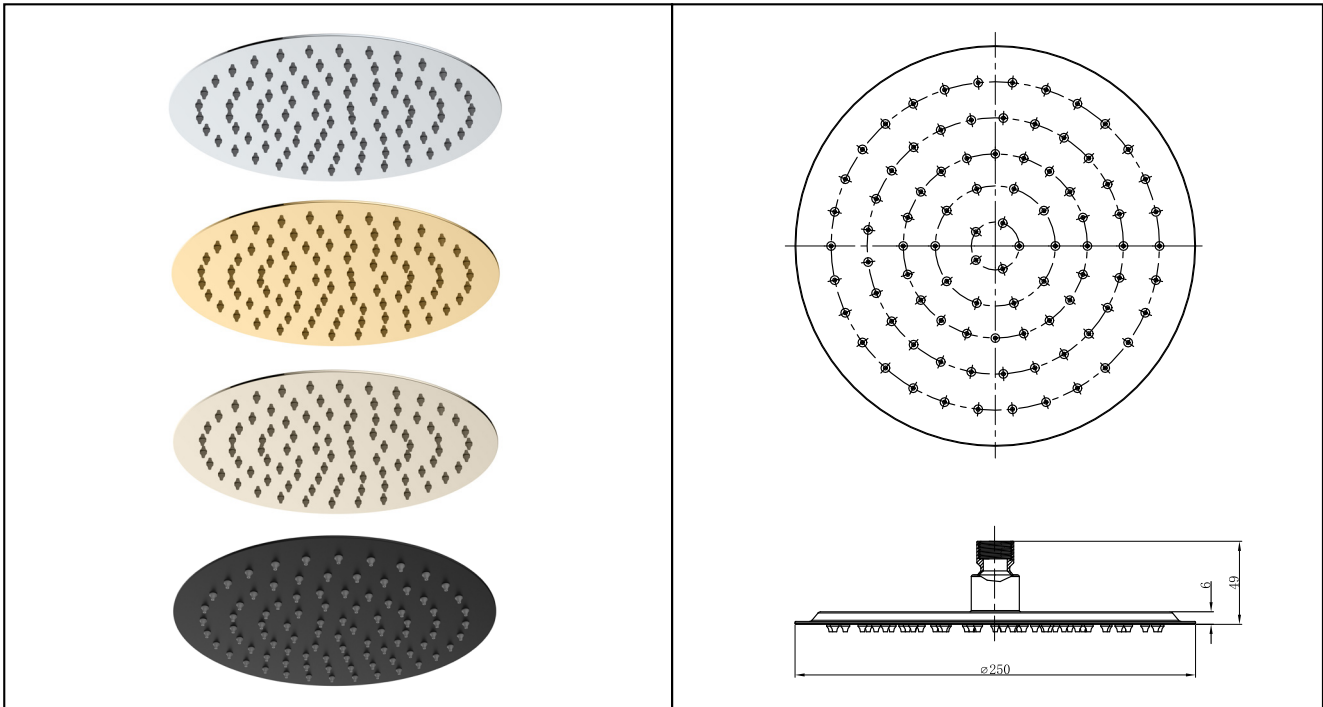

Showering Accessories

Shower Head | 250mm

RAK
CERAMICS

Dimensions:

250w x 250d x 49h

Colour:

Chrome (C), Brushed Gold (G),
Brushed Nickel (N) and Black (B)

Code:

RAKITA1016X

Warranty

15 Years

Weight:

0.958 kg

Dimension: All Dimensions in mm tolerance $\pm 5\%$ for below 200mm and $\pm 3\%$ for above 200mm.

Note: Due to a continuing development programme to improve design and performance the manufacturer reserves all rights to vary specifications without prior information.