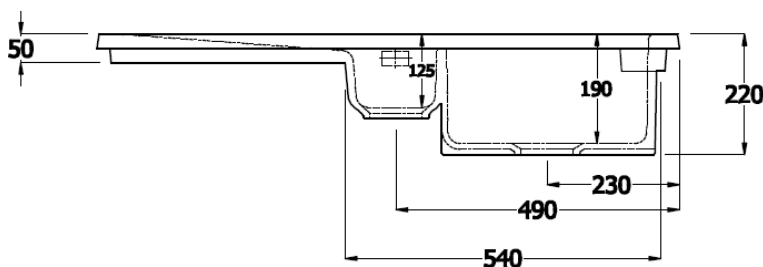

Kitchen Sinks

Gourmet Dream Sink 1, 1.5 Bowl with Single Reversible Drainer

RAK
CERAMICS

SPECIFICATION/CODE REFERENCE

Please use the reference codes shown below:

DSINK1

SIZE	1010 x 510 x 220 mm
CUT OUT SIZE	985 X 485 mm
MATERIAL	Fireclay
DRY HEAT RESISTANCE	Min 180 Deg C
APPROVALS	ISO9001;2008
WEIGHT	37.10 KG
COLOURS	White
TAPHOLES	Multi Use Model (Reservible)
WASTES	Supplied separately 2 x BWSTSS
OVERFLOW	Supplied separately O/FLOW + O/COVER
WARRANTY	10 Years

Dimensions: All measurements are in millimeters and are subject to normal manufacturing variations.
Note: Due to a continuing development programme to improve design and performance, the manufacturer reserves all rights to vary specifications without prior informations. Please note accessories are for photographic use only.