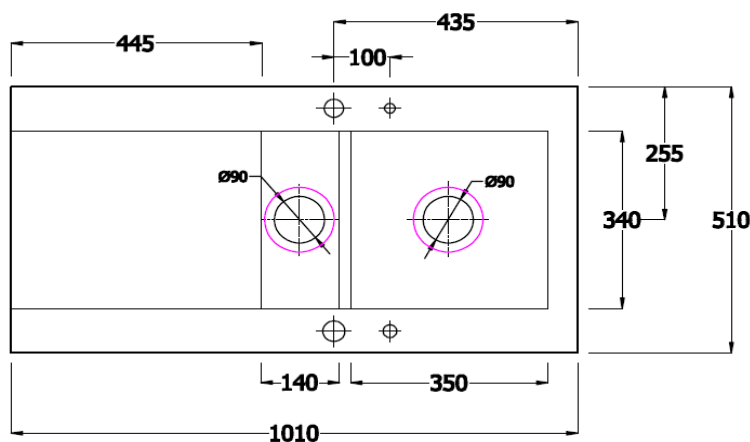

Kitchen Sinks

Gourmet Dream Sink 1, 1.5 Bowl with Single Reversible Drainer

RAK
CERAMICS

SPECIFICATION/CODE REFERENCE

Please use the reference codes shown below:

DSINK1

SIZE	1010 x 510 x 220 mm
CUT OUT SIZE	985 X 485 mm
MATERIAL	Fireclay
DRY HEAT RESISTANCE	Min 180 Deg C
APPROVALS	ISO9001;2008
WEIGHT	37.10 KG
COLOURS	White
TAPHOLES	Multi Use Model (Reservible)
WASTES	Supplied separately 2 x BWSTSS
OVERFLOW	Supplied separately O/FLOW + O/COVER
WARRANTY	10 Years

Dimensions: All measurements are in millimeters and are subject to normal manufacturing variations.
Note: Due to a continuing development programme to improve design and performance, the manufacturer reserves all rights to vary specifications without prior informations. Please note accessories are for photographic use only.