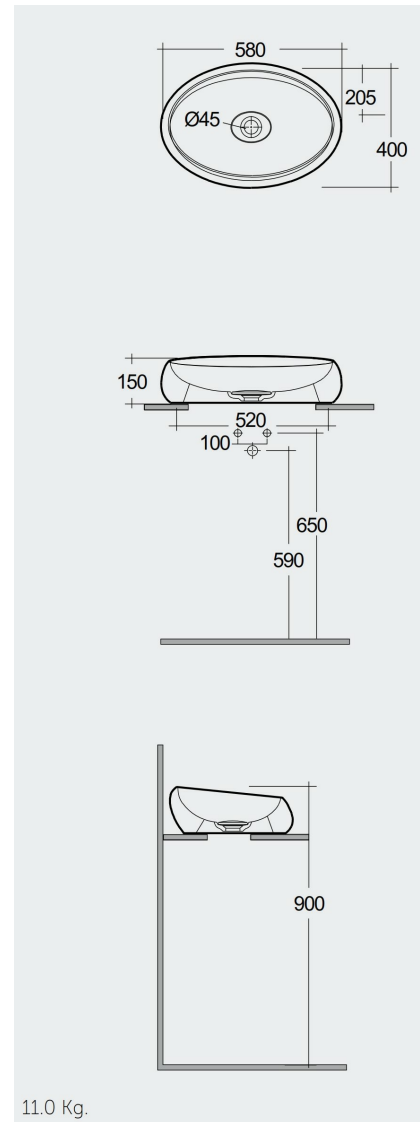

RAK-CLOUD MATT BLACK - CLOCT6000504A

Wash basin | Counter Top

RAK
CERAMICS

Technical specifications

Dimensions:	580 x 400 mm
Weight:	11 Kg
Color:	MATT BLACK - 504
Shape of basin:	Oval
Suites:	RAK-CLOUD

Code	Name
CLOAC4400504A	Ceramic Waste Cover Matt Black (504)
CLOCT6000504A	RAK-CLOUD COUNTER TOP WASHBASIN 58 CM MATT BLACK

Dimensions: All dimensions in mm. Tolerance of vitreous china & fireclay items: $\pm 5\%$ for below 200mm and $\pm 3\%$ for above 200mm; for all other items tolerance $\pm 1\%$. Note: Due to a continuing development program to improve design and performance, the manufacturer reserves all rights to vary specifications without prior information. Please note accessories are for photographic use only.