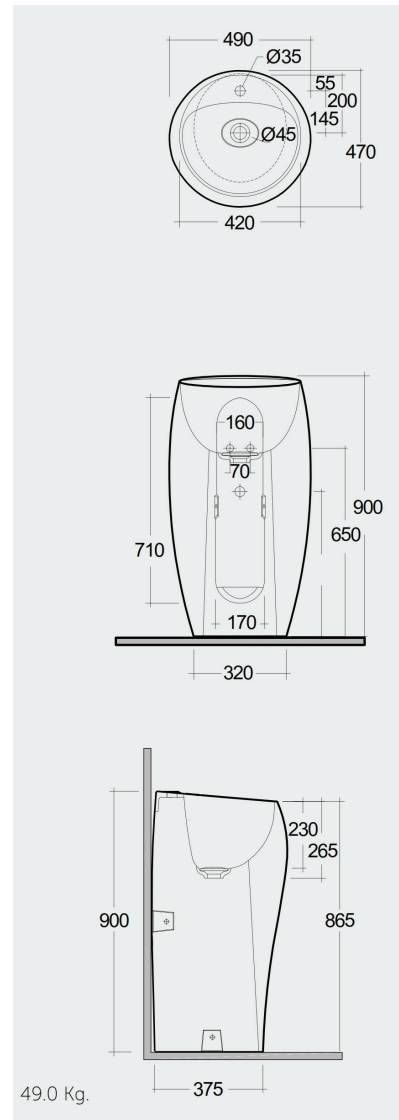

RAK-CLOUD MATT BLACK - CLOFS5001504A

Wash basin | Free Standing

RAK
CERAMICS

Technical specifications

Dimensions:	495 x 470 mm
Weight:	49 Kg
Color:	MATT BLACK - 504
Shape of basin:	Oval
Suites:	RAK-CLOUD

Code	Name
CLOAC4400504A	Ceramic Waste Cover Matt Black (504)
CLOFS5001504A	RAK-CLOUD WASH BASIN WITH HIDDEN FIXATIONS 50 CM MATT BLACK

Dimensions: All dimensions in mm. Tolerance of vitreous china & fireclay items: $\pm 5\%$ for below 200mm and $\pm 3\%$ for above 200mm; for all other items tolerance $\pm 1\%$. Note: Due to a continuing development program to improve design and performance, the manufacturer reserves all rights to vary specifications without prior information. Please note accessories are for photographic use only.