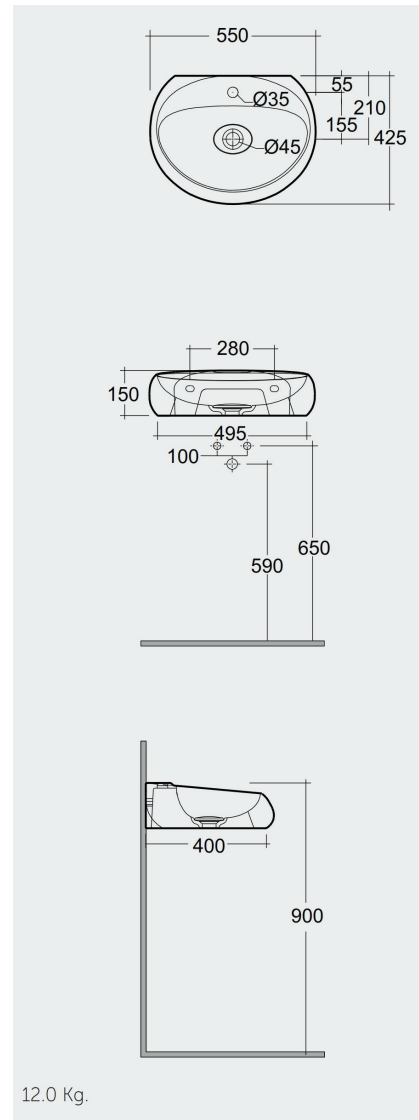

RAK-CLOUD MATT BLACK - CLOWB5501504A

Wash basin | Wall Hung

RAK
CERAMICS

Technical specifications

Dimensions:	550 x 425 mm
Weight:	12 Kg
Color:	MATT BLACK - 504
Shape of basin:	Oval
Suites:	RAK-CLOUD

Code	Name
CLOAC4400504A	Ceramic Waste Cover Matt Black (504)
CLOWB5501504A	RAK-CLOUD WASHBASIN 55 CM MATT BLACK

Dimensions: All dimensions in mm. Tolerance of vitreous china & fireclay items: $\pm 5\%$ for below 200mm and $\pm 3\%$ for above 200mm; for all other items tolerance $\pm 1\%$. Note: Due to a continuing development program to improve design and performance, the manufacturer reserves all rights to vary specifications without prior information. Please note accessories are for photographic use only.