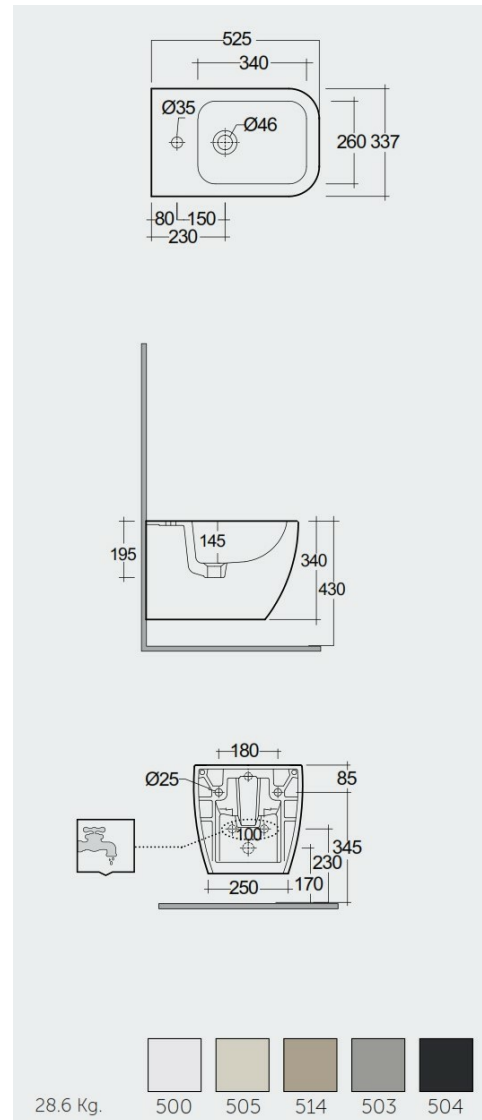

RAK-FEELING - MP07500A - MATT WHITE

Bidets | Wall Hung

RAK
CERAMICS

Technical specifications

Dimensions: 525 x 337 mm

Weight: 28.6 Kg

Color: MATT WHITE - 500

Parts: MP07500A - WALL HUNG BIDET 52 CM WITH HIDDEN FIXATIONS - MATT WHITE

Suites: [RAK-FEELING WC'S & BIDETS](#)

Code Name

MP07500A WALL HUNG BIDET 52 CM WITH HIDDEN FIXATIONS - MATT WHITE

Dimensions: All dimensions in mm. Tolerance of vitreous china & fireclay items: $\pm 5\%$ for below 200mm and $\pm 3\%$ for above 200mm; for all other items tolerance $\pm 1\%$. Note: Due to a continuing development program to improve design and performance, the manufacturer reserves all rights to vary specifications without prior information. Please note accessories are for photographic use only.