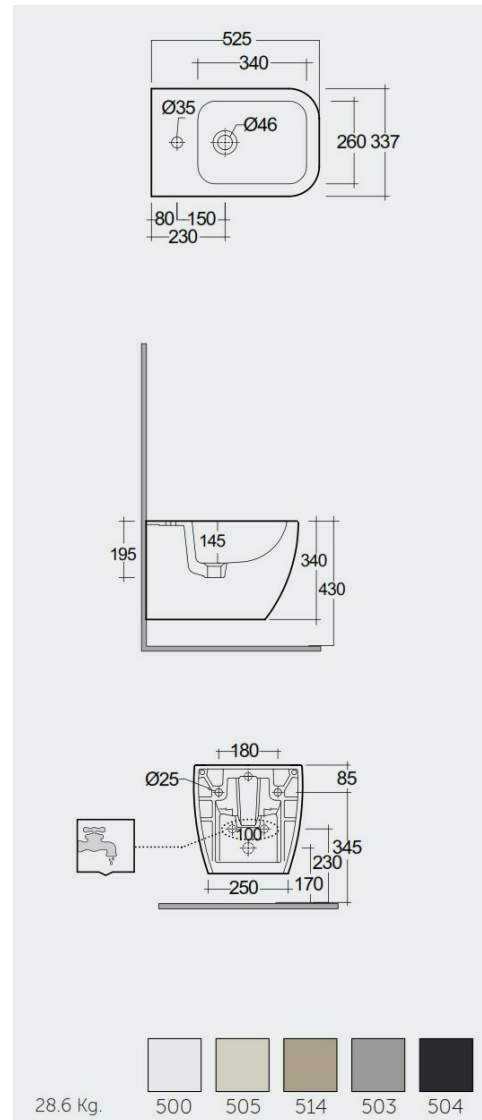

## Technical specifications

Dimensions: 525 x 337 mm

Weight: 28.6 Kg

Color: Matt Greige - 505

Parts: MP07505A - WALL HUNG BIDET 52 CM WITH HIDDEN FIXATIONS - MATT GREIGE

Suites: [RAK-FEELING WC'S & BIDETS](#)

## Code Name

MP07505A WALL HUNG BIDET 52 CM WITH HIDDEN FIXATIONS - MATT GREIGE

Dimensions: All dimensions in mm. Tolerance of vitreous china & fireclay items:  $\pm 5\%$  for below 200mm and  $\pm 3\%$  for above 200mm; for all other items tolerance  $\pm 1\%$ . Note: Due to a continuing development program to improve design and performance, the manufacturer reserves all rights to vary specifications without prior information. Please note accessories are for photographic use only.