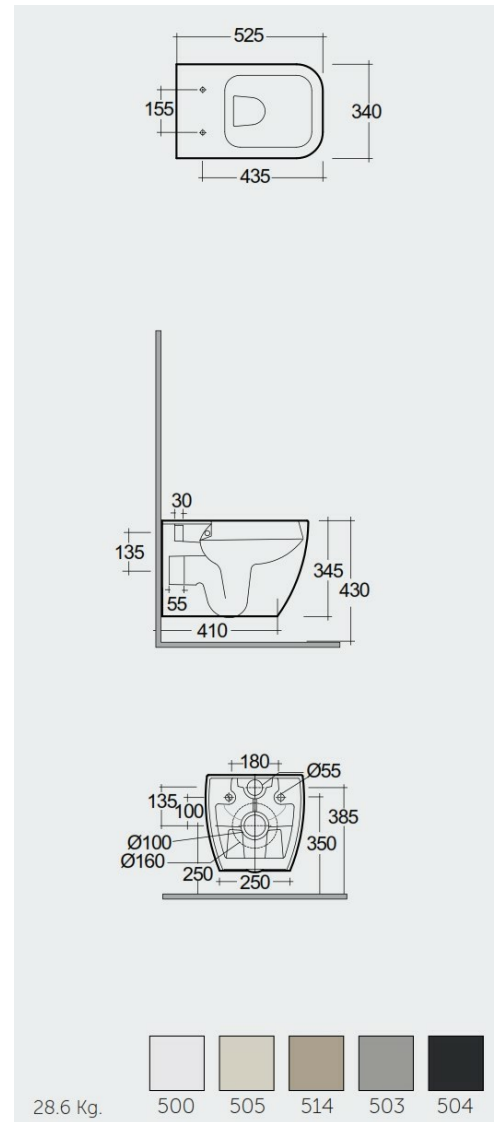

## Technical specifications

Dimensions:	525 x 340 mm
Weight:	28.6 Kg
Color:	MATT BLACK - 504
Trap type:	P Trap
Trapway type:	Concealed
Seat cover options:	Urea
Bowl shape:	Rounded Rectangle
Soft close:	yes
Quick remove seat cover:	yes
Flush Type:	Dual Flush
Suites:	<a href="#">RAK-FEELING WC'S &amp; BIDETS</a>

Code	Name
MPSC3901504	RIMLESS BACK TO WALL WATER CLOSET P & S TRAP 52 CM - MATT BLACK
MP13504A	RIMLESS WALL HUNG WATER CLOSET 52 CM WITH HIDDEN FIXATIONS - MATT BLACK

Dimensions: All dimensions in mm. Tolerance of vitreous china & fireclay items:  $\pm 5\%$  for below 200mm and  $\pm 3\%$  for above 200mm; for all other items tolerance  $\pm 1\%$ . Note: Due to a continuing development program to improve design and performance, the manufacturer reserves all rights to vary specifications without prior information. Please note accessories are for photographic use only.