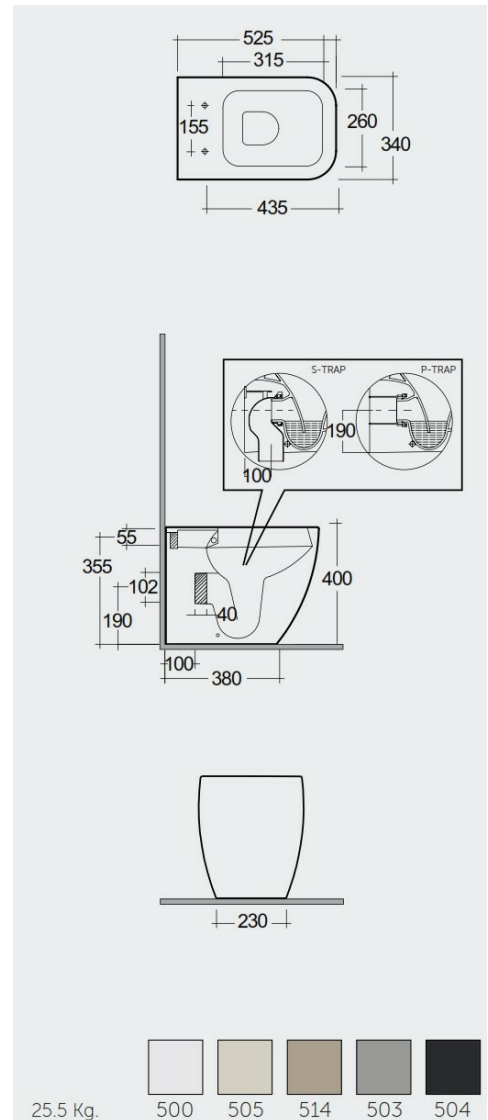

RAK-FEELING - MP34500A - MATT WHITE

Back to Wall | Water Closet

RAK
CERAMICS

Technical specifications

Dimensions:	525 x 340 mm
Weight:	25.5 Kg
Color:	MATT WHITE - 500
Trap type:	P Trap & S Trap
Trapway type:	Concealed
Seat cover options:	Urea
Bowl shape:	Rounded Rectangle
Soft close:	yes
Quick remove seat cover:	yes
Flush Type:	Dual Flush
Suites:	RAK-FEELING WC'S & BIDETS

Code	Name
MP34500A	RIMLESS BACK TO WALL WATER CLOSET P & S TRAP 52 CM - MATT WHITE
MPSC3901500	SOFT CLOSE QUICK RELEASE SEAT COVER MATT WHITE

Dimensions: All dimensions in mm. Tolerance of vitreous china & fireclay items: $\pm 5\%$ for below 200mm and $\pm 3\%$ for above 200mm; for all other items tolerance $\pm 1\%$. Note: Due to a continuing development program to improve design and performance, the manufacturer reserves all rights to vary specifications without prior information. Please note accessories are for photographic use only.