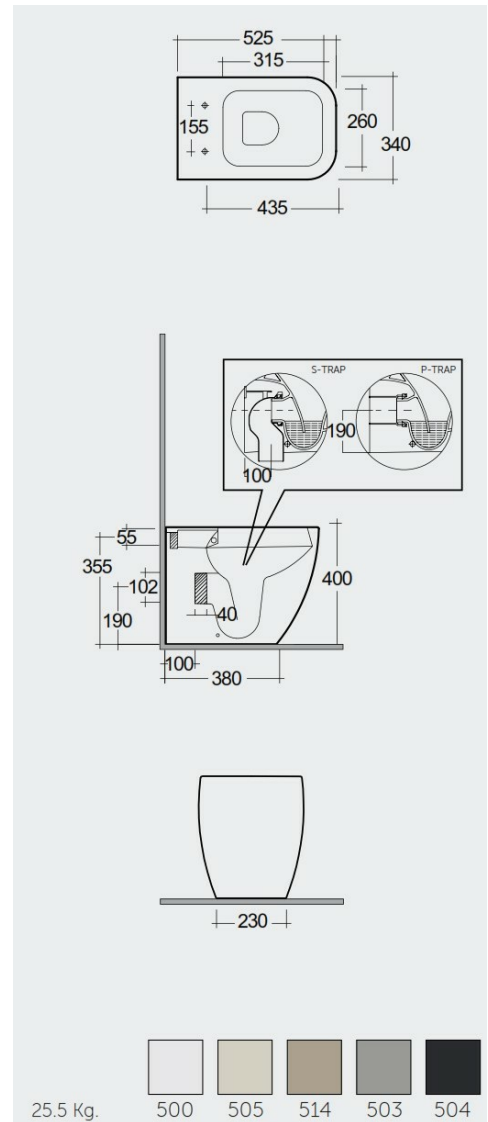

RAK-FEELING - MP34504A - MATT BLACK

Back to Wall | Water Closet

RAK
CERAMICS

Technical specifications

Dimensions:	525 x 340 mm
Weight:	25.5 Kg
Color:	MATT BLACK - 504
Trap type:	P Trap & S Trap
Trapway type:	Concealed
Seat cover options:	Urea
Bowl shape:	Rounded Rectangle
Soft close:	yes
Quick remove seat cover:	yes
Flush Type:	Dual Flush
Suites:	RAK-FEELING WC'S & BIDETS

Code	Name
MPSC3901504	RIMLESS BACK TO WALL WATER CLOSET P & S TRAP 52 CM - MATT BLACK
MP34504A	RIMLESS BACK TO WALL WATER CLOSET P & S TRAP 52 CM - MATT BLACK

Dimensions: All dimensions in mm. Tolerance of vitreous china & fireclay items: $\pm 5\%$ for below 200mm and $\pm 3\%$ for above 200mm; for all other items tolerance $\pm 1\%$. Note: Due to a continuing development program to improve design and performance, the manufacturer reserves all rights to vary specifications without prior information. Please note accessories are for photographic use only.