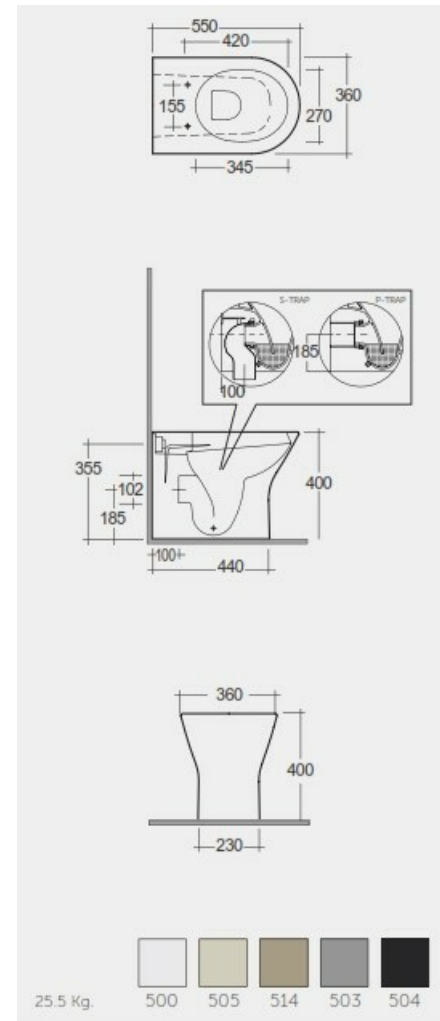

# RAK-FEELING - RST19504A - MATT BLACK

Back to Wall | Water Closet

**RAK**  
CERAMICS

## Technical specifications

Dimensions:	550 x 360 mm
Weight:	25.5 Kg
Color:	MATT BLACK - 504
Trap type:	P Trap & S Trap
Trapway type:	Concealed
Seat cover options:	Urea
Bowl shape:	Compact Oval
Soft close:	yes
Flush Type:	Dual Flush
Suites:	<a href="#">RAK-FEELING WC'S &amp; BIDETS</a>

Code	Name
RST19504A	RAK-FEELING RIMLESS BACK TO WALL WATER CLOSET 55 CM P-TRAP & S-TRAP MATT BLACK
RSTSC3901504	RAK-FEELING SOFT CLOSE SEAT COVER MATT BLACK

Dimensions: All dimensions in mm. Tolerance of vitreous china & fireclay items:  $\pm 5\%$  for below 200mm and  $\pm 3\%$  for above 200mm; for all other items tolerance  $\pm 1\%$ . Note: Due to a continuing development program to improve design and performance, the manufacturer reserves all rights to vary specifications without prior information. Please note accessories are for photographic use only.