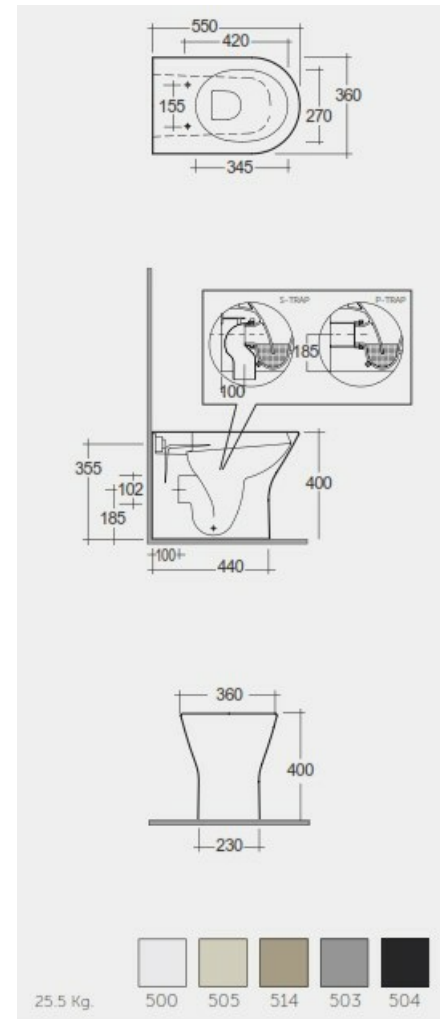

# RAK-FEELING - RST19503A - MATT GREY

Back to Wall | Water Closet

**RAK**  
CERAMICS

## Technical specifications

Dimensions:	550 x 360 mm
Weight:	25.5 Kg
Color:	MATT GREY - 503
Trap type:	P Trap & S Trap
Trapway type:	Concealed
Seat cover options:	Urea
Bowl shape:	Compact Oval
Soft close:	yes
Flush Type:	Dual Flush
Suites:	<a href="#">RAK-FEELING WC'S &amp; BIDETS</a>

Code	Name
RST19503A	RAK-FEELING RIMLESS BACK TO WALL WATER CLOSET 55 CM P-TRAP & S-TRAP MATT GREY
RSTSC3901503	RAK-FEELING SOFT CLOSE SEAT COVER MATT GREY

Dimensions: All dimensions in mm. Tolerance of vitreous china & fireclay items:  $\pm 5\%$  for below 200mm and  $\pm 3\%$  for above 200mm; for all other items tolerance  $\pm 1\%$ . Note: Due to a continuing development program to improve design and performance, the manufacturer reserves all rights to vary specifications without prior information. Please note accessories are for photographic use only.