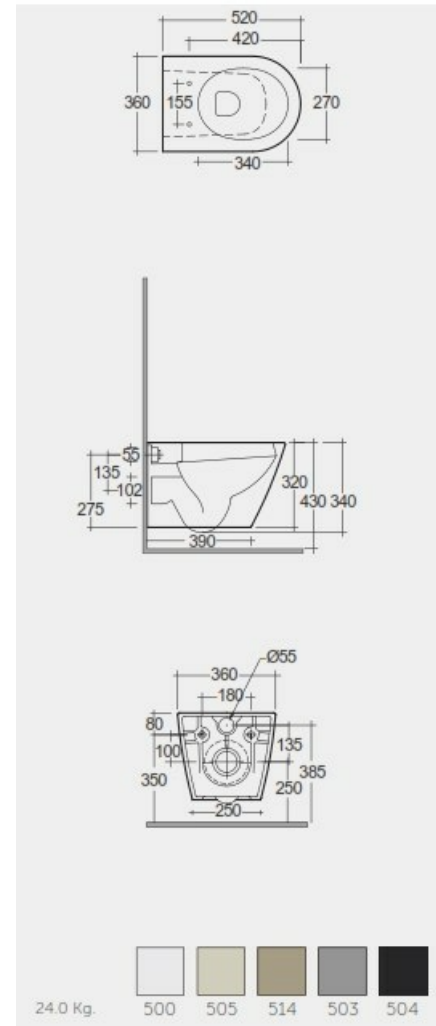

RAK-FEELING - RST23504A - MATT BLACK

Wall Hung | Water Closet

RAK
CERAMICS

Technical specifications

Dimensions:	520 x 360 mm
Weight:	24 Kg
Color:	MATT BLACK - 504
Trap type:	P Trap
Trapway type:	Concealed
Seat cover options:	Urea
Bowl shape:	Compact Oval
Soft close:	yes
Flush Type:	Dual Flush
Suites:	RAK-FEELING WC'S & BIDETS

Code	Name
FEEWHPAN504-SC	RAK-FEELING RIMLESS WALL HUNG WATER CLOSET 52 CM MATT BLACK

Dimensions: All dimensions in mm. Tolerance of vitreous china & fireclay items: $\pm 5\%$ for below 200mm and $\pm 3\%$ for above 200mm; for all other items tolerance $\pm 1\%$. Note: Due to a continuing development program to improve design and performance, the manufacturer reserves all rights to vary specifications without prior information. Please note accessories are for photographic use only.