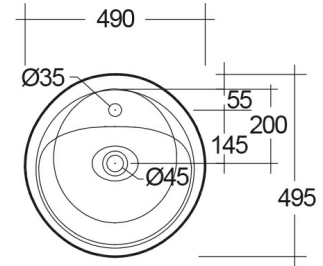

RAK-CLOUD - CLOFS5001500A

Wash basin | Free Standing

RAK
CERAMICS

Technical specifications

Dimensions: 490 x 495 mm

Weight: 49 Kg

Color: Matt White

Shape of basin: Oval

Suites: [RAK-CLOUD](#)

Code	Name
CLOFS5001500A	RAK-CLOUD WASHBASIN MATT WHITE 50CM

Dimensions: All dimensions in mm tolerance $\pm 5\%$ for below 200mm and $\pm 3\%$ for above 200mm.

Note: Due to a continuing development programme to improve design and performance, the manufacturer reserves all rights to vary specifications without prior information.