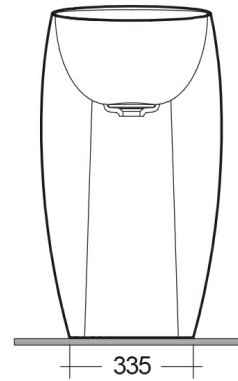

RAK-CLOUD - CLOFS5001500A

Wash basin | Free Standing

RAK
CERAMICS

Technical specifications

Dimensions: 490 x 495 mm

Weight: 49 Kg

Color: Matt White

Shape of basin: Oval

Suites: [RAK-CLOUD](#)

Code	Name
CLOFS5001500A	RAK-CLOUD WASHBASIN MATT WHITE 50CM

Dimensions: All dimensions in mm tolerance $\pm 5\%$ for below 200mm and $\pm 3\%$ for above 200mm.

Note: Due to a continuing development programme to improve design and performance, the manufacturer reserves all rights to vary specifications without prior information.