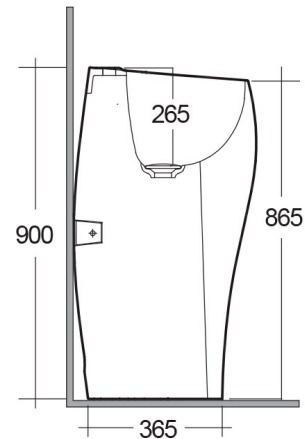

RAK-CLOUD - CLOFS5001500A

Wash basin | Free Standing

RAK
CERAMICS

Technical specifications

Dimensions: 490 x 495 mm

Weight: 49 Kg

Color: Matt White

Shape of basin: Oval

Suites: [RAK-CLOUD](#)

Code	Name
CLOFS5001500A	RAK-CLOUD WASHBASIN MATT WHITE 50CM

Dimensions: All dimensions in mm tolerance $\pm 5\%$ for below 200mm and $\pm 3\%$ for above 200mm.

Note: Due to a continuing development programme to improve design and performance, the manufacturer reserves all rights to vary specifications without prior information.