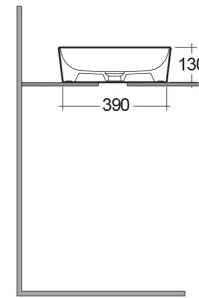

RAK-FEELING WB SLIM - FEECT4200505A

Wash basin | Counter Top

RAK
CERAMICS

Technical specifications

Dimensions:	420 x 420 mm
Weight:	8.7 Kg
Color:	MATT BEIGE - 505
Shape of basin:	Round
Suites:	RAK-FEELING WASHBASINS

Code	Name
DUO000505A	RAK-DUO
DUO002505A	RAK-DUO
FEECT4200505A	RAK-FEELING SLIM ROUND WASH BASIN MATT GREIGE 505 - 42 CM

Dimensions: All dimensions in mm. Tolerance of vitreous china & fireclay items: $\pm 5\%$ for below 200mm and $\pm 3\%$ for above 200mm; for all other items tolerance $\pm 1\%$. Note: Due to a continuing development program to improve design and performance, the manufacturer reserves all rights to vary specifications without prior information. Please note accessories are for photographic use only.