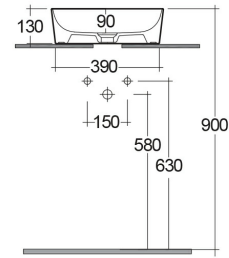

RAK-FEELING WB SLIM - FEECT4200505A

Wash basin | Counter Top

RAK
CERAMICS

Technical specifications

Dimensions:	420 x 420 mm
Weight:	8.7 Kg
Color:	MATT BEIGE - 505
Shape of basin:	Round
Suites:	RAK-FEELING WASHBASINS

Code	Name
DUO000505A	RAK-DUO
DUO002505A	RAK-DUO
FEECT4200505A	RAK-FEELING SLIM ROUND WASH BASIN MATT GREIGE 505 - 42 CM

Dimensions: All dimensions in mm. Tolerance of vitreous china & fireclay items: $\pm 5\%$ for below 200mm and $\pm 3\%$ for above 200mm; for all other items tolerance $\pm 1\%$. Note: Due to a continuing development program to improve design and performance, the manufacturer reserves all rights to vary specifications without prior information. Please note accessories are for photographic use only.