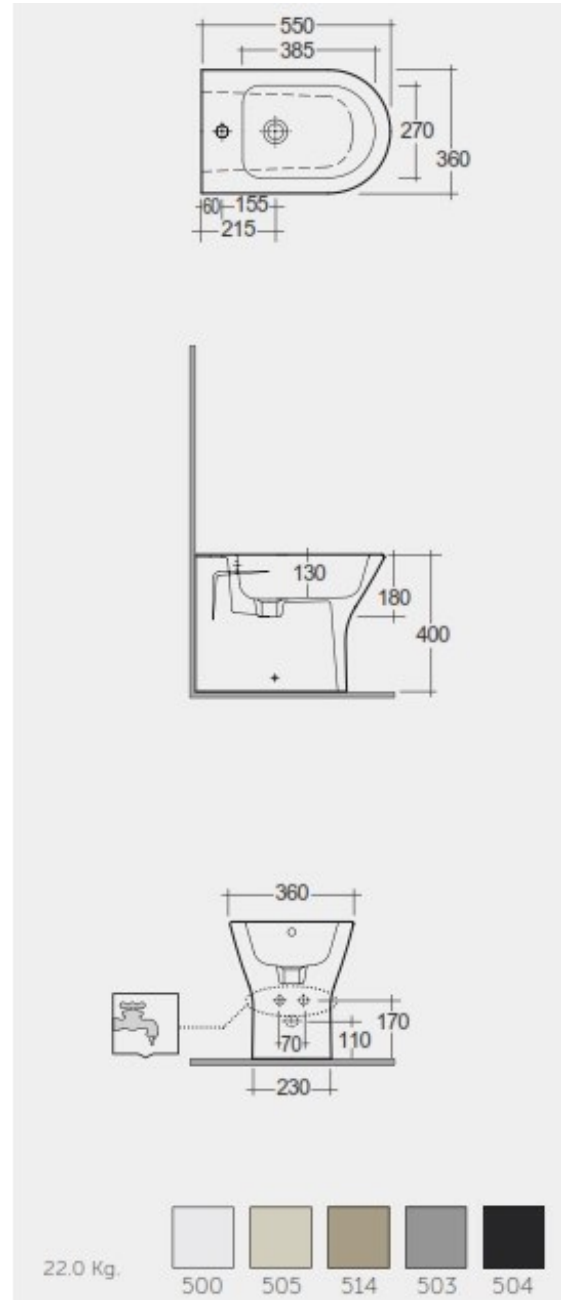

### Technical specifications

Dimensions: 550 x 360 mm

Weight: 22 Kg

Color: MATT GREY - 503

Parts: RST14503A - RAK-FEELING RIMLESS BACK TO WALL BIDET 55 CM MATT GREY

Suites: [RAK-FEELING WC'S & BIDETS](#)

Code	Name
RST14503A	RAK-FEELING RIMLESS BACK TO WALL BIDET 55 CM MATT GREY

Dimensions: All dimensions in mm tolerance  $\pm 5\%$  for below 200mm and  $\pm 3\%$  for above 200mm.

Note: Due to a continuing development programme to improve design and performance, the manufacturer reserves all rights to vary specifications without prior information.