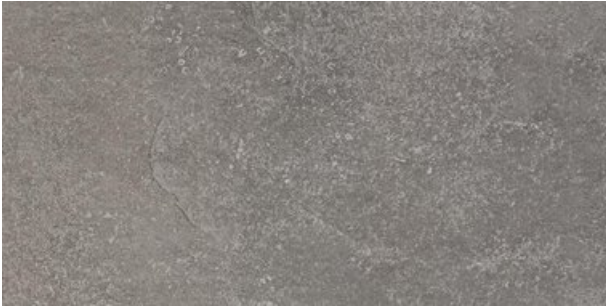

**FASHION STONE**  
**FASHION STONE LIGHT GREY**

**RAK**  
CERAMICS

PRODUCT CODE	AGB09FNSELIGZMLNLR
SIZE	30X60CM
SERIES	FASHION STONE
COLOR	LIGHT GREY (GREY)
TECHNOLOGY	PORCELAIN TILES, DIGITAL
STRUCTURE	LIGHT STRUCTURE
SURFACE LOOK	MATT
EDGE	RECTIFIED
THICKNESS	9 MM
UNITY MEASURE	M <sup>2</sup>