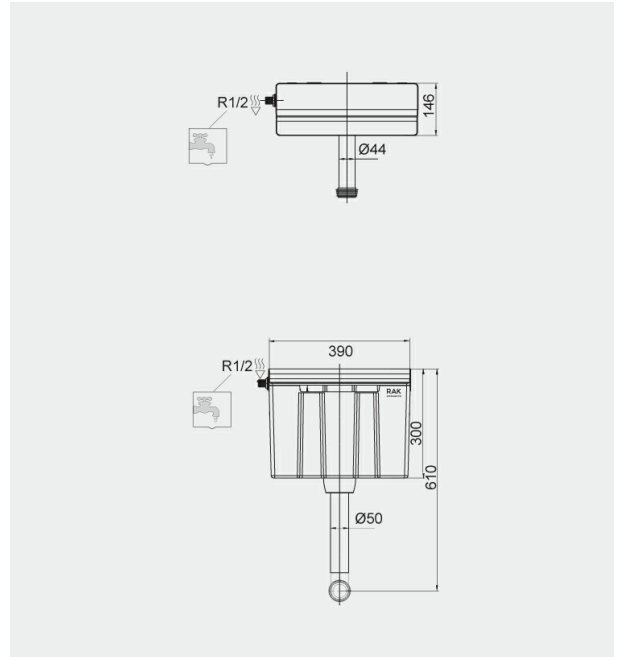

### Technical specifications

Dimensions:	390 x 300 mm
Color:	Alpine White
Flush capacity:	6/3L adjustable to 4.5/3L
Suites:	<a href="#">RAK-ECOFIX</a>

Code	Name
FS12SRAKSI	SIDE INLET CONCEALED CISTERN FOR FURNITURE 82 cm

Dimensions: All dimensions in mm. Tolerance of vitreous china & fireclay items:  $\pm 5\%$  for below 200mm and  $\pm 3\%$  for above 200mm; for all other items tolerance  $\pm 1\%$ . Note: Due to a continuing development program to improve design and performance, the manufacturer reserves all rights to vary specifications without prior information. Please note accessories are for photographic use only.