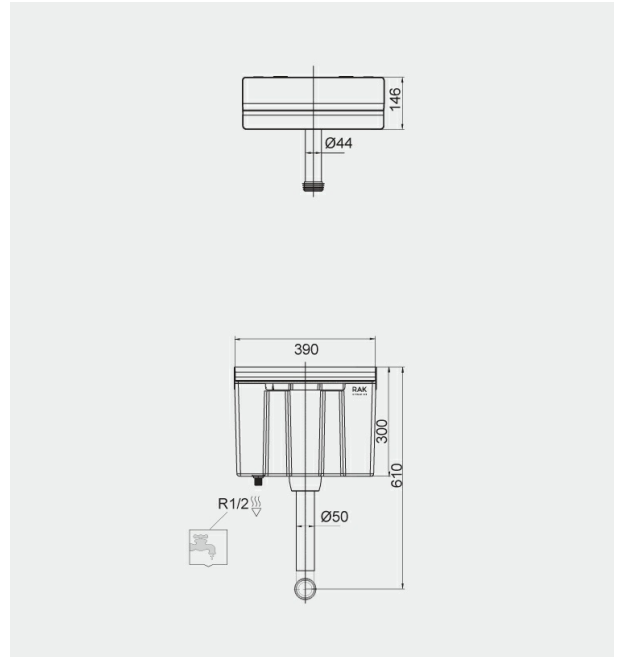

RAK-ECOFIX - FS12SRAKBI

Furniture Cisterns & Universal Frame

RAK
CERAMICS

Technical specifications

Dimensions:	390 x 300 mm
Color:	Alpine White
Flush capacity:	6/3L adjustable to 4.5/3L
Suites:	RAK-ECOFIX

Code	Name
FS12SRAKBI	BOTTOM INLET CONCEALED CISTERN FOR FURNITURE 82 CM

Dimensions: All dimensions in mm. Tolerance of vitreous china & fireclay items: $\pm 5\%$ for below 200mm and $\pm 3\%$ for above 200mm; for all other items tolerance $\pm 1\%$. Note: Due to a continuing development program to improve design and performance, the manufacturer reserves all rights to vary specifications without prior information. Please note accessories are for photographic use only.