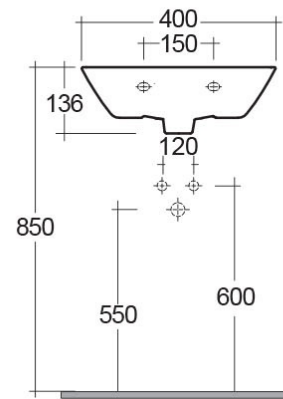

RAK-SUMMIT

Wash basin | Cloakroom

RAK
CERAMICS

Technical specifications

Dimensions: 400 x 310 mm

Weight: 8 Kg

Color: Alpine White

Shape of basin: Rectangle

Overflow hole: yes

Suites: [RAK-SUMMIT](#)

Code	Name
SM0701AWHA	SUMMIT WASH BASIN CLOAKROOM 40CM

Dimensions: All dimensions in mm tolerance $\pm 5\%$ for below 200mm and $\pm 3\%$ for above 200mm.

Note: Due to a continuing development programme to improve design and performance, the manufacturer reserves all rights to vary specifications without prior information.