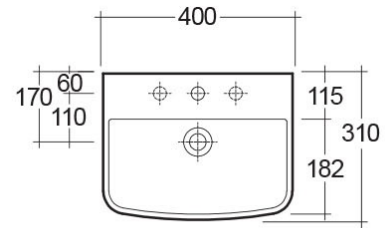

RAK-SUMMIT

Wash basin | Cloakroom

RAK
CERAMICS

Technical specifications

Dimensions: 400 x 310 mm

Weight: 8 Kg

Color: Alpine White

Shape of basin: Rectangle

Overflow hole: yes

Suites: [RAK-SUMMIT](#)

Code	Name
SM0701AWHA	SUMMIT WASH BASIN CLOAKROOM 40CM

Dimensions: All dimensions in mm tolerance $\pm 5\%$ for below 200mm and $\pm 3\%$ for above 200mm.

Note: Due to a continuing development programme to improve design and performance, the manufacturer reserves all rights to vary specifications without prior information.