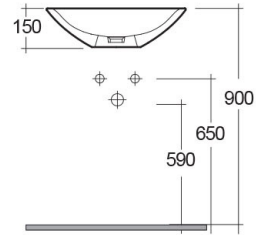

RAK-MORNING
Wash basin | Counter Top

RAK
CERAMICS

TECHNICAL SPECIFICATIONS

Suite:	RAK-MORNING
Type:	Counter Top
Dimensions:	380 x 540 mm
Weight:	9 Kg
Color:	Alpine White
Shape of basin:	Oval

Code	Name
MORCT5400AWHA	MORNING WASH BASIN COUNTER TOP 54CM

Dimensions: All dimensions in mm. Tolerance of vitreous china & fireclay items: $\pm 5\%$ for below 200mm and $\pm 3\%$ for above 200mm; for all other items tolerance $\pm 1\%$. Note: Due to a continuing development program to improve design and performance, the manufacturer reserves all rights to vary specifications without prior information. Please note accessories are for photographic use only.