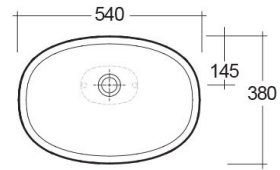

RAK-MORNING
Wash basin | Counter Top

RAK
CERAMICS

TECHNICAL SPECIFICATIONS

Suite:	RAK-MORNING
Type:	Counter Top
Dimensions:	380 x 540 mm
Weight:	9 Kg
Color:	Alpine White
Shape of basin:	Oval

Code	Name
MORCT5400AWHA	MORNING WASH BASIN COUNTER TOP 54CM

Dimensions: All dimensions in mm. Tolerance of vitreous china & fireclay items: $\pm 5\%$ for below 200mm and $\pm 3\%$ for above 200mm; for all other items tolerance $\pm 1\%$. Note: Due to a continuing development program to improve design and performance, the manufacturer reserves all rights to vary specifications without prior information. Please note accessories are for photographic use only.