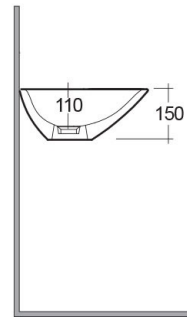

RAK-MORNING
Wash basin | Counter Top

RAK
CERAMICS

TECHNICAL SPECIFICATIONS

Suite:	RAK-MORNING
Type:	Counter Top
Dimensions:	380 x 540 mm
Weight:	9 Kg
Color:	Alpine White
Shape of basin:	Oval

Code	Name
MORCT5400AWHA	MORNING WASH BASIN COUNTER TOP 54CM

Dimensions: All dimensions in mm. Tolerance of vitreous china & fireclay items: $\pm 5\%$ for below 200mm and $\pm 3\%$ for above 200mm; for all other items tolerance $\pm 1\%$. Note: Due to a continuing development program to improve design and performance, the manufacturer reserves all rights to vary specifications without prior information. Please note accessories are for photographic use only.