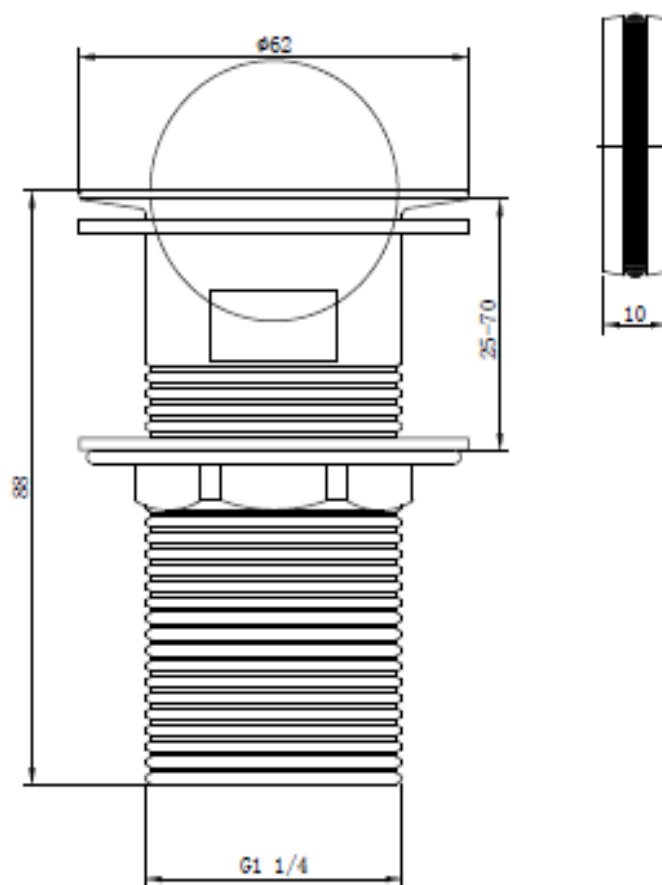

Wastes

Flip Top Slotted Basin Waste

RAK
CERAMICS

SPECIFICATION/CODE REFERENCE

Please use the reference codes shown below:

RAKCCW005

SIZE	1 1/4 " waste outlet with slotted overflow
MATERIAL	Brass, Chrome Plating
WEIGHT	0.20 kg
THICKNESS	Chrome 0.3 UM, Nickle 6019 UM
TYPES	Suitable for standard basins
WARRANTY	5 Years

Dimensions: All measurements are in millimeters and are subject to normal manufacturing variations.
Note: Due to a continuing development programme to improve design and performance, the manufacturer reserves all rights to vary specifications without prior informations. Please note accessories are for photographic use only.