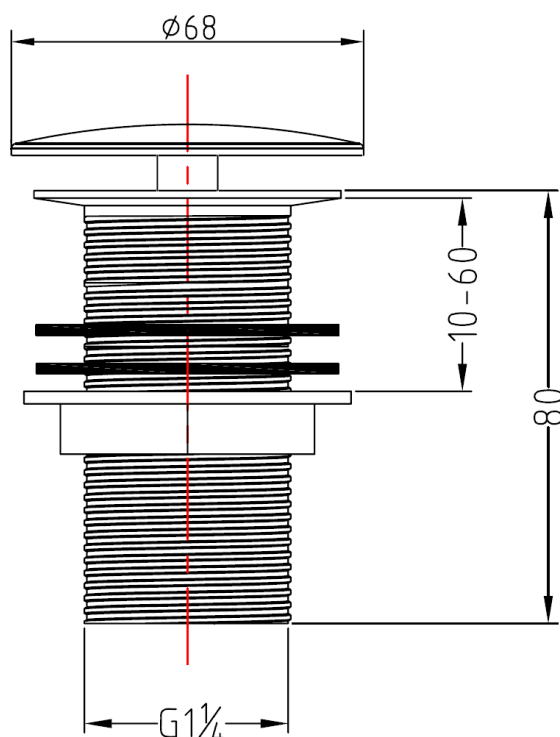

Wastes

Ceramic Unslotted Click Clack Basin Waste

RAK
CERAMICS

SPECIFICATION/CODE REFERENCE

Please use the reference codes shown below:

RAKCCW007

SIZE	1 1/4 " waste outlet with slotted overflow
MATERIAL	Brass, Chrome Plating
WEIGHT	0.20 kg
THICKNESS	Chrome 0.3 UM, Nickle 6019 UM
TYPES	Suitable for standard basins
WARRANTY	5 Years

Dimensions: All measurements are in millimeters and are subject to normal manufacturing variations.

Note: Due to a continuing development programme to improve design and performance, the manufacturer reserves all rights to vary specifications without prior informations. Please note accessories are for photographic use only.