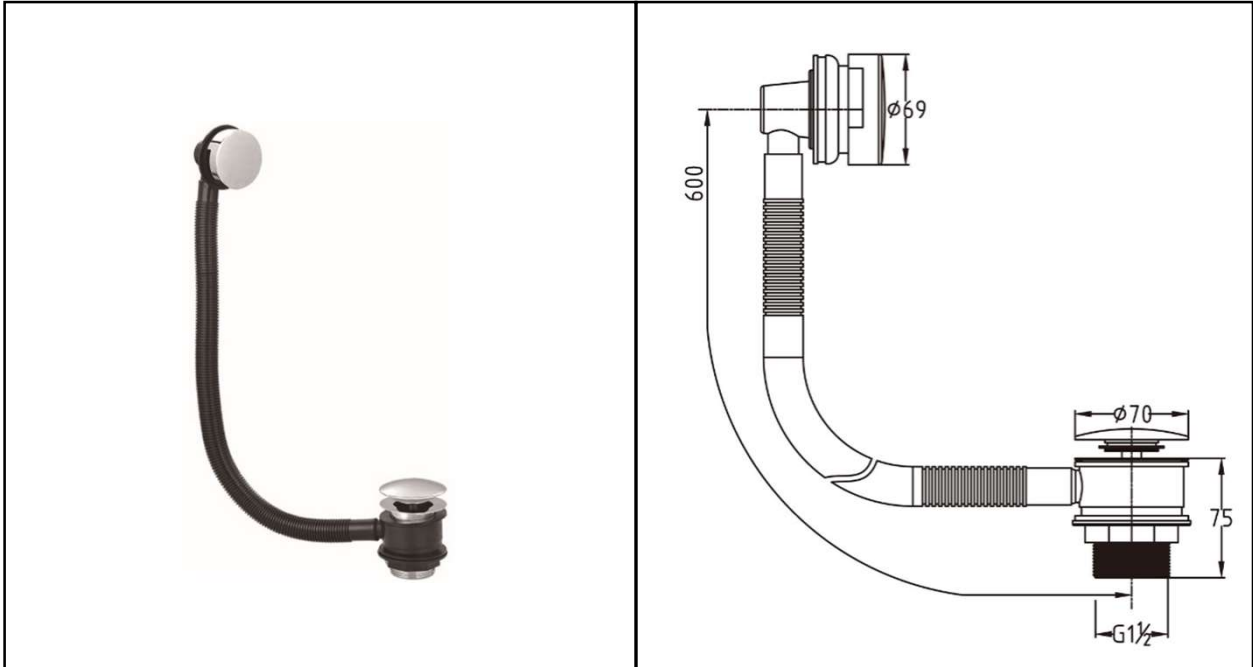

RAK WASTE
Bath Waste and Overflow | Click Clack

RAK
CERAMICS

Dimensions: 75w x 0d x 600h mm

Colour: CHROME

Code: RAKL9022

Warranty: 15 YEARS

Weight: 0.70 KG

Dimensions: All Dimensions in mm tolerance $\pm 5\%$ for below 200mm and $\pm 3\%$ for above 200mm.
Note: Due to a continuing development programme to improve design and performance the manufacturer reserves all rights to vary specifications without prior information.
Please note accessories are for photographic use only.