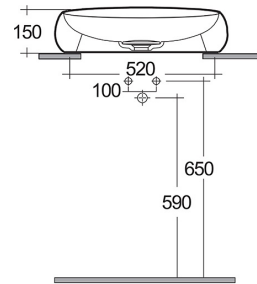

RAK-CLOUD - CLOCT6000AWHA

Wash basin | Counter Top

RAK
CERAMICS

TECHNICAL SPECIFICATIONS

Suite:	RAK-CLOUD
Type:	Counter Top
Dimensions:	580 x 400 mm
Weight:	11 Kg
Color:	Alpine White
Shape of basin:	Oval

Code	Name
CLOCT6000AWHA	RAK-CLOUD WASHBASIN ALPINE WHITE 58CM
CLOAC4400AWHA	RAK-CLOUD Ceramic Waste Cover (AWH)

Dimensions: All dimensions in mm. Tolerance of vitreous china & fireclay items: $\pm 5\%$ for below 200mm and $\pm 3\%$ for above 200mm; for all other items tolerance $\pm 1\%$. Note: Due to a continuing development program to improve design and performance, the manufacturer reserves all rights to vary specifications without prior information. Please note accessories are for photographic use only.