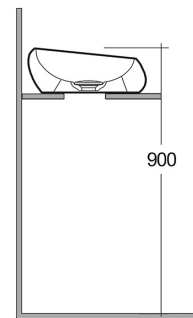

RAK-CLOUD - CLOCT6000AWHA

Wash basin | Counter Top

RAK
CERAMICS

TECHNICAL SPECIFICATIONS

Suite:	RAK-CLOUD
Type:	Counter Top
Dimensions:	580 x 400 mm
Weight:	11 Kg
Color:	Alpine White
Shape of basin:	Oval

Code	Name
CLOCT6000AWHA	RAK-CLOUD WASHBASIN ALPINE WHITE 58CM
CLOAC4400AWHA	RAK-CLOUD Ceramic Waste Cover (AWH)

Dimensions: All dimensions in mm. Tolerance of vitreous china & fireclay items: $\pm 5\%$ for below 200mm and $\pm 3\%$ for above 200mm; for all other items tolerance $\pm 1\%$. Note: Due to a continuing development program to improve design and performance, the manufacturer reserves all rights to vary specifications without prior information. Please note accessories are for photographic use only.