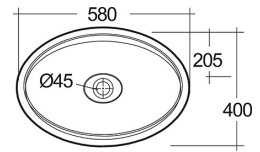

RAK-CLOUD - CLOCT6000AWHA

Wash basin | Counter Top

RAK
CERAMICS

TECHNICAL SPECIFICATIONS

Suite:	RAK-CLOUD
Type:	Counter Top
Dimensions:	580 x 400 mm
Weight:	11 Kg
Color:	Alpine White
Shape of basin:	Oval

Code	Name
CLOCT6000AWHA	RAK-CLOUD WASHBASIN ALPINE WHITE 58CM
CLOAC4400AWHA	RAK-CLOUD Ceramic Waste Cover (AWH)

Dimensions: All dimensions in mm. Tolerance of vitreous china & fireclay items: $\pm 5\%$ for below 200mm and $\pm 3\%$ for above 200mm; for all other items tolerance $\pm 1\%$. Note: Due to a continuing development program to improve design and performance, the manufacturer reserves all rights to vary specifications without prior information. Please note accessories are for photographic use only.