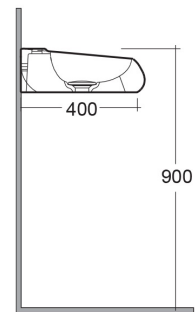

## TECHNICAL SPECIFICATIONS

Suite:	RAK-CLOUD
Type:	Wall Hung
Dimensions:	550 x 425 mm
Weight:	12 Kg
Color:	Alpine White
Shape of basin:	Oval

Code	Name
CLOWB5501AWHA	RAK-CLOUD WASHBASIN ALPINE WHITE 55CM
CLOAC4400AWHA	RAK-CLOUD Ceramic Waste Cover (AWH)

Dimensions: All dimensions in mm. Tolerance of vitreous china & fireclay items:  $\pm 5\%$  for below 200mm and  $\pm 3\%$  for above 200mm; for all other items tolerance  $\pm 1\%$ . Note: Due to a continuing development program to improve design and performance, the manufacturer reserves all rights to vary specifications without prior information. Please note accessories are for photographic use only.