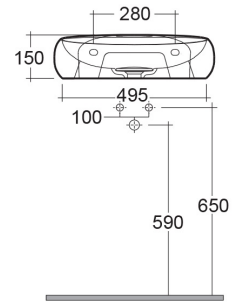

## TECHNICAL SPECIFICATIONS

Suite:	RAK-CLOUD
Type:	Wall Hung
Dimensions:	550 x 425 mm
Weight:	12 Kg
Color:	Alpine White
Shape of basin:	Oval

Code	Name
CLOWB5501AWHA	RAK-CLOUD WASHBASIN ALPINE WHITE 55CM
CLOAC4400AWHA	RAK-CLOUD Ceramic Waste Cover (AWH)

Dimensions: All dimensions in mm. Tolerance of vitreous china & fireclay items:  $\pm 5\%$  for below 200mm and  $\pm 3\%$  for above 200mm; for all other items tolerance  $\pm 1\%$ . Note: Due to a continuing development program to improve design and performance, the manufacturer reserves all rights to vary specifications without prior information. Please note accessories are for photographic use only.