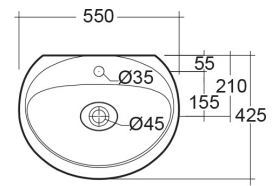

## TECHNICAL SPECIFICATIONS

Suite:	RAK-CLOUD
Type:	Wall Hung
Dimensions:	550 x 425 mm
Weight:	12 Kg
Color:	Alpine White
Shape of basin:	Oval

Code	Name
CLOWB5501AWHA	RAK-CLOUD WASHBASIN ALPINE WHITE 55CM
CLOAC4400AWHA	RAK-CLOUD Ceramic Waste Cover (AWH)

Dimensions: All dimensions in mm. Tolerance of vitreous china & fireclay items:  $\pm 5\%$  for below 200mm and  $\pm 3\%$  for above 200mm; for all other items tolerance  $\pm 1\%$ . Note: Due to a continuing development program to improve design and performance, the manufacturer reserves all rights to vary specifications without prior information. Please note accessories are for photographic use only.