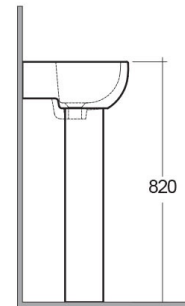

RAK-COMPACT
Wash basin | Pedestal

RAK
CERAMICS

TECHNICAL SPECIFICATIONS

Suite:	RAK-COMPACT
Type:	Pedestal
Dimensions:	450 x 360 mm
Weight:	18 Kg
Color:	Alpine White
Shape of basin:	Oval
Overflow hole:	yes

Code	Name
CO0701AWHA	COMPACT WASH BASIN 45CM
CO0102AWHA	COMPACT PEDESTAL

Dimensions: All dimensions in mm. Tolerance of vitreous china & fireclay items: $\pm 5\%$ for below 200mm and $\pm 3\%$ for above 200mm; for all other items tolerance $\pm 1\%$. Note: Due to a continuing development program to improve design and performance, the manufacturer reserves all rights to vary specifications without prior information. Please note accessories are for photographic use only.