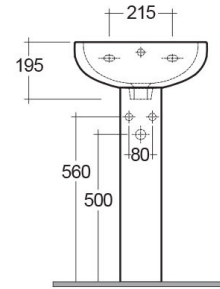

RAK-COMPACT
Wash basin | Pedestal

RAK
CERAMICS

TECHNICAL SPECIFICATIONS

Suite:	RAK-COMPACT
Type:	Pedestal
Dimensions:	450 x 360 mm
Weight:	18 Kg
Color:	Alpine White
Shape of basin:	Oval
Overflow hole:	yes

Code	Name
CO0701AWHA	COMPACT WASH BASIN 45CM
CO0102AWHA	COMPACT PEDESTAL

Dimensions: All dimensions in mm. Tolerance of vitreous china & fireclay items: $\pm 5\%$ for below 200mm and $\pm 3\%$ for above 200mm; for all other items tolerance $\pm 1\%$. Note: Due to a continuing development program to improve design and performance, the manufacturer reserves all rights to vary specifications without prior information. Please note accessories are for photographic use only.