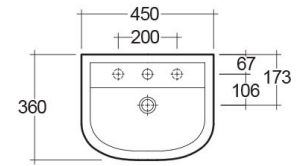

RAK-COMPACT
Wash basin | Pedestal

RAK
CERAMICS

TECHNICAL SPECIFICATIONS

Suite:	RAK-COMPACT
Type:	Pedestal
Dimensions:	450 x 360 mm
Weight:	18 Kg
Color:	Alpine White
Shape of basin:	Oval
Overflow hole:	yes

Code	Name
CO0701AWHA	COMPACT WASH BASIN 45CM
CO0102AWHA	COMPACT PEDESTAL

Dimensions: All dimensions in mm. Tolerance of vitreous china & fireclay items: $\pm 5\%$ for below 200mm and $\pm 3\%$ for above 200mm; for all other items tolerance $\pm 1\%$. Note: Due to a continuing development program to improve design and performance, the manufacturer reserves all rights to vary specifications without prior information. Please note accessories are for photographic use only.