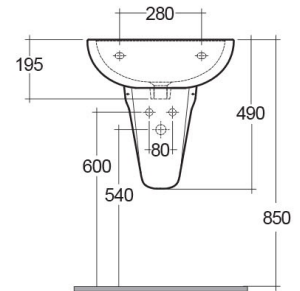

# RAK-COMPACT

Wash basin | Half Pedestal

**RAK**  
CERAMICS

## TECHNICAL SPECIFICATIONS

Suite:	RAK-COMPACT
Type:	Half Pedestal
Dimensions:	545 x 410 mm
Weight:	20 Kg
Color:	Alpine White
Shape of basin:	Oval
Overflow hole:	yes

Code	Name
CO0801AWHA	COMPACT WASH BASIN 55CM
CO0401AWHA	COMPACT HALF PEDESTAL

Dimensions: All dimensions in mm. Tolerance of vitreous china & fireclay items:  $\pm 5\%$  for below 200mm and  $\pm 3\%$  for above 200mm; for all other items tolerance  $\pm 1\%$ . Note: Due to a continuing development program to improve design and performance, the manufacturer reserves all rights to vary specifications without prior information. Please note accessories are for photographic use only.