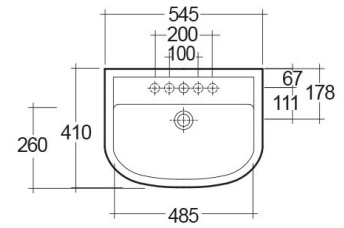

# RAK-COMPACT

Wash basin | Half Pedestal

**RAK**  
CERAMICS

## TECHNICAL SPECIFICATIONS

Suite:	RAK-COMPACT
Type:	Half Pedestal
Dimensions:	545 x 410 mm
Weight:	20 Kg
Color:	Alpine White
Shape of basin:	Oval
Overflow hole:	yes

Code	Name
CO0801AWHA	COMPACT WASH BASIN 55CM
CO0401AWHA	COMPACT HALF PEDESTAL

Dimensions: All dimensions in mm. Tolerance of vitreous china & fireclay items:  $\pm 5\%$  for below 200mm and  $\pm 3\%$  for above 200mm; for all other items tolerance  $\pm 1\%$ . Note: Due to a continuing development program to improve design and performance, the manufacturer reserves all rights to vary specifications without prior information. Please note accessories are for photographic use only.