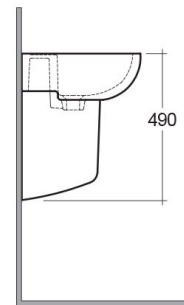

# RAK-COMPACT

Wash basin | Half Pedestal

**RAK**  
CERAMICS

## TECHNICAL SPECIFICATIONS

Suite:	RAK-COMPACT
Type:	Half Pedestal
Dimensions:	545 x 410 mm
Weight:	20 Kg
Color:	Alpine White
Shape of basin:	Oval
Overflow hole:	yes

Code	Name
CO0801AWHA	COMPACT WASH BASIN 55CM
CO0401AWHA	COMPACT HALF PEDESTAL

Dimensions: All dimensions in mm. Tolerance of vitreous china & fireclay items:  $\pm 5\%$  for below 200mm and  $\pm 3\%$  for above 200mm; for all other items tolerance  $\pm 1\%$ . Note: Due to a continuing development program to improve design and performance, the manufacturer reserves all rights to vary specifications without prior information. Please note accessories are for photographic use only.