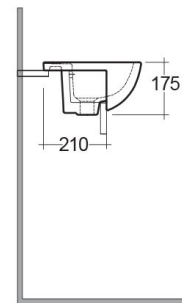

RAK-COMPACT

Wash basin | Semi Recessed

RAK
CERAMICS

TECHNICAL SPECIFICATIONS

Suite:	RAK-COMPACT
Type:	Semi Recessed
Dimensions:	400 x 325 mm
Weight:	7 Kg
Color:	Alpine White
Shape of basin:	Oval
Overflow hole:	yes

Code	Name
CO0902AWHA	COMPACT WASH BASIN SEMI-RECESSED 40CM

Dimensions: All dimensions in mm. Tolerance of vitreous china & fireclay items: $\pm 5\%$ for below 200mm and $\pm 3\%$ for above 200mm; for all other items tolerance $\pm 1\%$. Note: Due to a continuing development program to improve design and performance, the manufacturer reserves all rights to vary specifications without prior information. Please note accessories are for photographic use only.