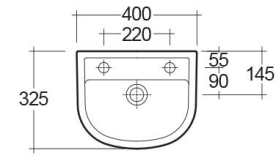

RAK-COMPACT

Wash basin | Semi Recessed

RAK
CERAMICS

TECHNICAL SPECIFICATIONS

Suite:	RAK-COMPACT
Type:	Semi Recessed
Dimensions:	400 x 325 mm
Weight:	7 Kg
Color:	Alpine White
Shape of basin:	Oval
Overflow hole:	yes

Code	Name
CO0902AWHA	COMPACT WASH BASIN SEMI-RECESSED 40CM

Dimensions: All dimensions in mm. Tolerance of vitreous china & fireclay items: $\pm 5\%$ for below 200mm and $\pm 3\%$ for above 200mm; for all other items tolerance $\pm 1\%$. Note: Due to a continuing development program to improve design and performance, the manufacturer reserves all rights to vary specifications without prior information. Please note accessories are for photographic use only.