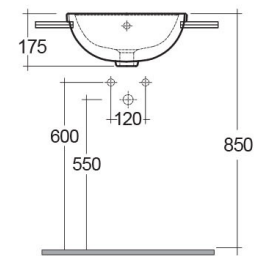

RAK-COMPACT

Wash basin | Semi Recessed

RAK
CERAMICS

TECHNICAL SPECIFICATIONS

Suite:	RAK-COMPACT
Type:	Semi Recessed
Dimensions:	400 x 325 mm
Weight:	7 Kg
Color:	Alpine White
Shape of basin:	Oval
Overflow hole:	yes

Code	Name
CO0902AWHA	COMPACT WASH BASIN SEMI-RECESSED 40CM

Dimensions: All dimensions in mm. Tolerance of vitreous china & fireclay items: $\pm 5\%$ for below 200mm and $\pm 3\%$ for above 200mm; for all other items tolerance $\pm 1\%$. Note: Due to a continuing development program to improve design and performance, the manufacturer reserves all rights to vary specifications without prior information. Please note accessories are for photographic use only.