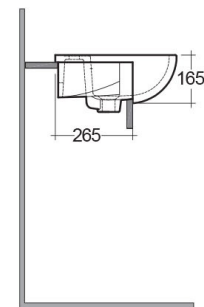

RAK-COMPACT

Wash basin | Semi Recessed

RAK
CERAMICS

TECHNICAL SPECIFICATIONS

Suite:	RAK-COMPACT
Type:	Semi Recessed
Dimensions:	550 x 415 mm
Weight:	14 Kg
Color:	Alpine White
Shape of basin:	Oval
Overflow hole:	yes

Code	Name
CO0901AWHA	COMPACT WASH BASIN SEMI-RECESSED 55CM

Dimensions: All dimensions in mm. Tolerance of vitreous china & fireclay items: $\pm 5\%$ for below 200mm and $\pm 3\%$ for above 200mm; for all other items tolerance $\pm 1\%$. Note: Due to a continuing development program to improve design and performance, the manufacturer reserves all rights to vary specifications without prior information. Please note accessories are for photographic use only.