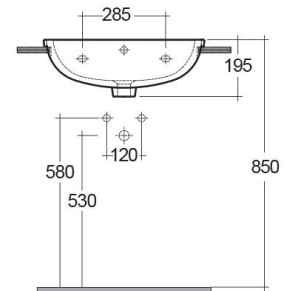

RAK-COMPACT

Wash basin | Semi Recessed

RAK
CERAMICS

TECHNICAL SPECIFICATIONS

Suite:	RAK-COMPACT
Type:	Semi Recessed
Dimensions:	550 x 415 mm
Weight:	14 Kg
Color:	Alpine White
Shape of basin:	Oval
Overflow hole:	yes

Code	Name
CO0901AWHA	COMPACT WASH BASIN SEMI-RECESSED 55CM

Dimensions: All dimensions in mm. Tolerance of vitreous china & fireclay items: $\pm 5\%$ for below 200mm and $\pm 3\%$ for above 200mm; for all other items tolerance $\pm 1\%$. Note: Due to a continuing development program to improve design and performance, the manufacturer reserves all rights to vary specifications without prior information. Please note accessories are for photographic use only.