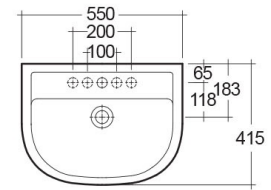

RAK-COMPACT

Wash basin | Semi Recessed

RAK
CERAMICS

TECHNICAL SPECIFICATIONS

Suite:	RAK-COMPACT
Type:	Semi Recessed
Dimensions:	550 x 415 mm
Weight:	14 Kg
Color:	Alpine White
Shape of basin:	Oval
Overflow hole:	yes

Code	Name
CO0901AWHA	COMPACT WASH BASIN SEMI-RECESSED 55CM

Dimensions: All dimensions in mm. Tolerance of vitreous china & fireclay items: $\pm 5\%$ for below 200mm and $\pm 3\%$ for above 200mm; for all other items tolerance $\pm 1\%$. Note: Due to a continuing development program to improve design and performance, the manufacturer reserves all rights to vary specifications without prior information. Please note accessories are for photographic use only.