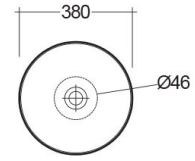

RAK-DAISY
Wash basin | Counter Top

RAK
CERAMICS

TECHNICAL SPECIFICATIONS

Type:	Counter Top
Dimensions:	380 x 125 mm
Weight:	4 Kg
Color:	Alpine White
Shape of basin:	Round

Code	Name
OC160AWHA	DAISY WASH BASIN COUNTER TOP BOWL 38CM

Dimensions: All dimensions in mm. Tolerance of vitreous china & fireclay items: $\pm 5\%$ for below 200mm and $\pm 3\%$ for above 200mm; for all other items tolerance $\pm 1\%$. Note: Due to a continuing development program to improve design and performance, the manufacturer reserves all rights to vary specifications without prior information. Please note accessories are for photographic use only.