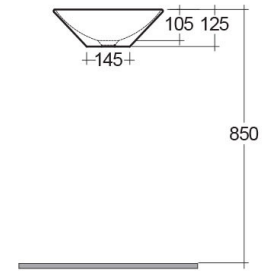

RAK-DAISY
Wash basin | Counter Top

RAK
CERAMICS

TECHNICAL SPECIFICATIONS

Type:	Counter Top
Dimensions:	380 x 125 mm
Weight:	4 Kg
Color:	Alpine White
Shape of basin:	Round

Code	Name
OC160AWHA	DAISY WASH BASIN COUNTER TOP BOWL 38CM

Dimensions: All dimensions in mm. Tolerance of vitreous china & fireclay items: $\pm 5\%$ for below 200mm and $\pm 3\%$ for above 200mm; for all other items tolerance $\pm 1\%$. Note: Due to a continuing development program to improve design and performance, the manufacturer reserves all rights to vary specifications without prior information. Please note accessories are for photographic use only.