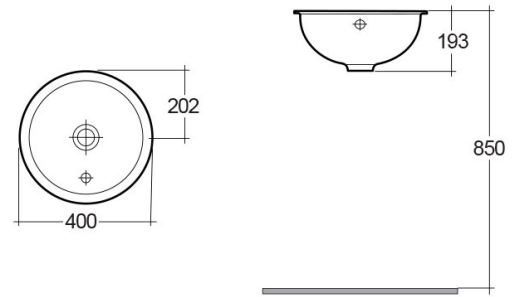

RAK-EMMA
Wash basin | Under Counter

RAK
CERAMICS

TECHNICAL SPECIFICATIONS

Type:	Under Counter
Dimensions:	400 x 400 mm
Weight:	6 Kg
Color:	Alpine White
Shape of basin:	Round
Overflow hole:	yes

Code	Name
OC93AWHA	EMMA WASH BASIN W/OVERFLOW 40CM

Dimensions: All dimensions in mm. Tolerance of vitreous china & fireclay items: $\pm 5\%$ for below 200mm and $\pm 3\%$ for above 200mm; for all other items tolerance $\pm 1\%$. Note: Due to a continuing development program to improve design and performance, the manufacturer reserves all rights to vary specifications without prior information. Please note accessories are for photographic use only.