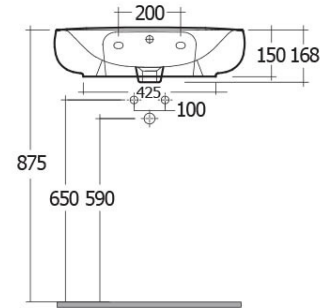

**RAK-ILLUSION**  
**Wash basin | Wall Hung**

**RAK**  
 CERAMICS

**TECHNICAL SPECIFICATIONS**

Suite:	RAK-ILLUSION
Type:	Wall Hung
Dimensions:	600 x 440 mm
Weight:	16 Kg
Color:	Alpine White
Shape of basin:	Rounded Rectangle
Overflow hole:	yes
<b>Code</b>	<b>Name</b>
ILLWB6001AWHA	RAK-ILLUSION

Dimensions: All dimensions in mm. Tolerance of vitreous china & fireclay items: ± 5% for below 200mm and ± 3% for above 200mm; for all other items tolerance ± 1%. Note: Due to a continuing development program to improve design and performance, the manufacturer reserves all rights to vary specifications without prior information. Please note accessories are for photographic use only.