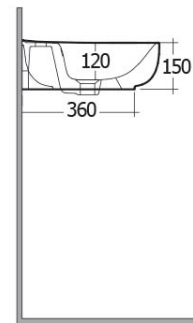

**RAK-ILLUSION**  
**Wash basin | Wall Hung**

**RAK**  
 CERAMICS

**TECHNICAL SPECIFICATIONS**

Suite:	RAK-ILLUSION
Type:	Wall Hung
Dimensions:	600 x 440 mm
Weight:	16 Kg
Color:	Alpine White
Shape of basin:	Rounded Rectangle
Overflow hole:	yes
<b>Code</b>	<b>Name</b>
ILLWB6001AWHA	RAK-ILLUSION

Dimensions: All dimensions in mm. Tolerance of vitreous china & fireclay items: ± 5% for below 200mm and ± 3% for above 200mm; for all other items tolerance ± 1%. Note: Due to a continuing development program to improve design and performance, the manufacturer reserves all rights to vary specifications without prior information. Please note accessories are for photographic use only.