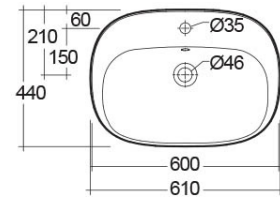

**RAK-ILLUSION**  
**Wash basin | Wall Hung**

**RAK**  
 CERAMICS

**TECHNICAL SPECIFICATIONS**

Suite:	RAK-ILLUSION
Type:	Wall Hung
Dimensions:	600 x 440 mm
Weight:	16 Kg
Color:	Alpine White
Shape of basin:	Rounded Rectangle
Overflow hole:	yes
<b>Code</b>	<b>Name</b>
ILLWB6001AWHA	RAK-ILLUSION

Dimensions: All dimensions in mm. Tolerance of vitreous china & fireclay items: ± 5% for below 200mm and ± 3% for above 200mm; for all other items tolerance ± 1%. Note: Due to a continuing development program to improve design and performance, the manufacturer reserves all rights to vary specifications without prior information. Please note accessories are for photographic use only.