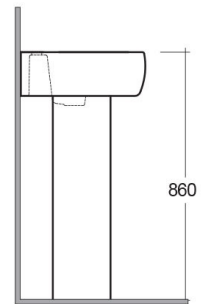

### TECHNICAL SPECIFICATIONS

Suite:	RAK-METROPOLITAN
Type:	Pedestal
Dimensions:	525 x 415 mm
Weight:	27 Kg
Color:	Alpine White
Shape of basin:	Rounded Rectangle
Overflow hole:	yes

Code	Name
MP0101AWHA	METROPOLITAN WASH BASIN 52CM
MS0102AWHA	RAK-MISTRAL FULL PEDESTAL ALPINE WHITE

Dimensions: All dimensions in mm. Tolerance of vitreous china & fireclay items:  $\pm 5\%$  for below 200mm and  $\pm 3\%$  for above 200mm; for all other items tolerance  $\pm 1\%$ . Note: Due to a continuing development program to improve design and performance, the manufacturer reserves all rights to vary specifications without prior information. Please note accessories are for photographic use only.