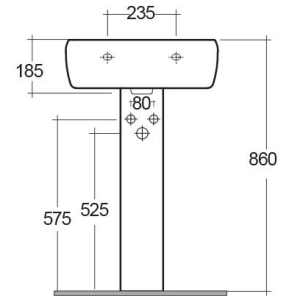

### TECHNICAL SPECIFICATIONS

Suite:	RAK-METROPOLITAN
Type:	Pedestal
Dimensions:	525 x 415 mm
Weight:	27 Kg
Color:	Alpine White
Shape of basin:	Rounded Rectangle
Overflow hole:	yes

Code	Name
MP0101AWHA	METROPOLITAN WASH BASIN 52CM
MS0102AWHA	RAK-MISTRAL FULL PEDESTAL ALPINE WHITE

Dimensions: All dimensions in mm. Tolerance of vitreous china & fireclay items:  $\pm 5\%$  for below 200mm and  $\pm 3\%$  for above 200mm; for all other items tolerance  $\pm 1\%$ . Note: Due to a continuing development program to improve design and performance, the manufacturer reserves all rights to vary specifications without prior information. Please note accessories are for photographic use only.