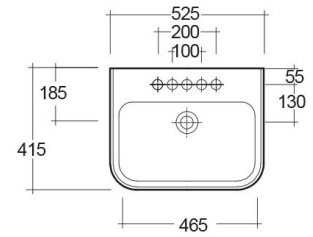

### TECHNICAL SPECIFICATIONS

Suite:	RAK-METROPOLITAN
Type:	Pedestal
Dimensions:	525 x 415 mm
Weight:	27 Kg
Color:	Alpine White
Shape of basin:	Rounded Rectangle
Overflow hole:	yes

Code	Name
MP0101AWHA	METROPOLITAN WASH BASIN 52CM
MS0102AWHA	RAK-MISTRAL FULL PEDESTAL ALPINE WHITE

Dimensions: All dimensions in mm. Tolerance of vitreous china & fireclay items:  $\pm 5\%$  for below 200mm and  $\pm 3\%$  for above 200mm; for all other items tolerance  $\pm 1\%$ . Note: Due to a continuing development program to improve design and performance, the manufacturer reserves all rights to vary specifications without prior information. Please note accessories are for photographic use only.