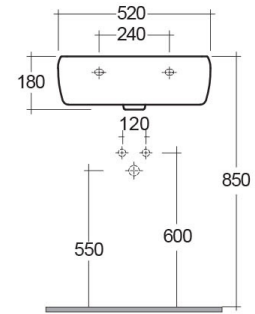

RAK-METROPOLITAN

Wash basin | Semi Recessed

RAK
CERAMICS

TECHNICAL SPECIFICATIONS

Suite:	RAK-METROPOLITAN
Type:	Semi Recessed
Dimensions:	520 x 425 mm
Weight:	16 Kg
Color:	Alpine White
Shape of basin:	Rounded Rectangle
Overflow hole:	yes

Code	Name
MP0901AWHA	METROPOLITAN WASH BASIN SEMI-RECESSED 52CM

Dimensions: All dimensions in mm. Tolerance of vitreous china & fireclay items: $\pm 5\%$ for below 200mm and $\pm 3\%$ for above 200mm; for all other items tolerance $\pm 1\%$. Note: Due to a continuing development program to improve design and performance, the manufacturer reserves all rights to vary specifications without prior information. Please note accessories are for photographic use only.