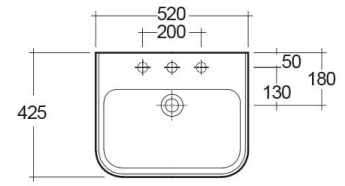

RAK-METROPOLITAN

Wash basin | Semi Recessed

RAK
CERAMICS

TECHNICAL SPECIFICATIONS

Suite:	RAK-METROPOLITAN
Type:	Semi Recessed
Dimensions:	520 x 425 mm
Weight:	16 Kg
Color:	Alpine White
Shape of basin:	Rounded Rectangle
Overflow hole:	yes

Code	Name
MP0901AWHA	METROPOLITAN WASH BASIN SEMI-RECESSED 52CM

Dimensions: All dimensions in mm. Tolerance of vitreous china & fireclay items: $\pm 5\%$ for below 200mm and $\pm 3\%$ for above 200mm; for all other items tolerance $\pm 1\%$. Note: Due to a continuing development program to improve design and performance, the manufacturer reserves all rights to vary specifications without prior information. Please note accessories are for photographic use only.