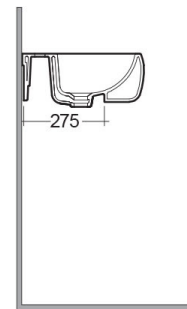

RAK-METROPOLITAN

Wash basin | Semi Recessed

RAK
CERAMICS

TECHNICAL SPECIFICATIONS

Suite:	RAK-METROPOLITAN
Type:	Semi Recessed
Dimensions:	520 x 425 mm
Weight:	16 Kg
Color:	Alpine White
Shape of basin:	Rounded Rectangle
Overflow hole:	yes

Code	Name
MP0901AWHA	METROPOLITAN WASH BASIN SEMI-RECESSED 52CM

Dimensions: All dimensions in mm. Tolerance of vitreous china & fireclay items: $\pm 5\%$ for below 200mm and $\pm 3\%$ for above 200mm; for all other items tolerance $\pm 1\%$. Note: Due to a continuing development program to improve design and performance, the manufacturer reserves all rights to vary specifications without prior information. Please note accessories are for photographic use only.